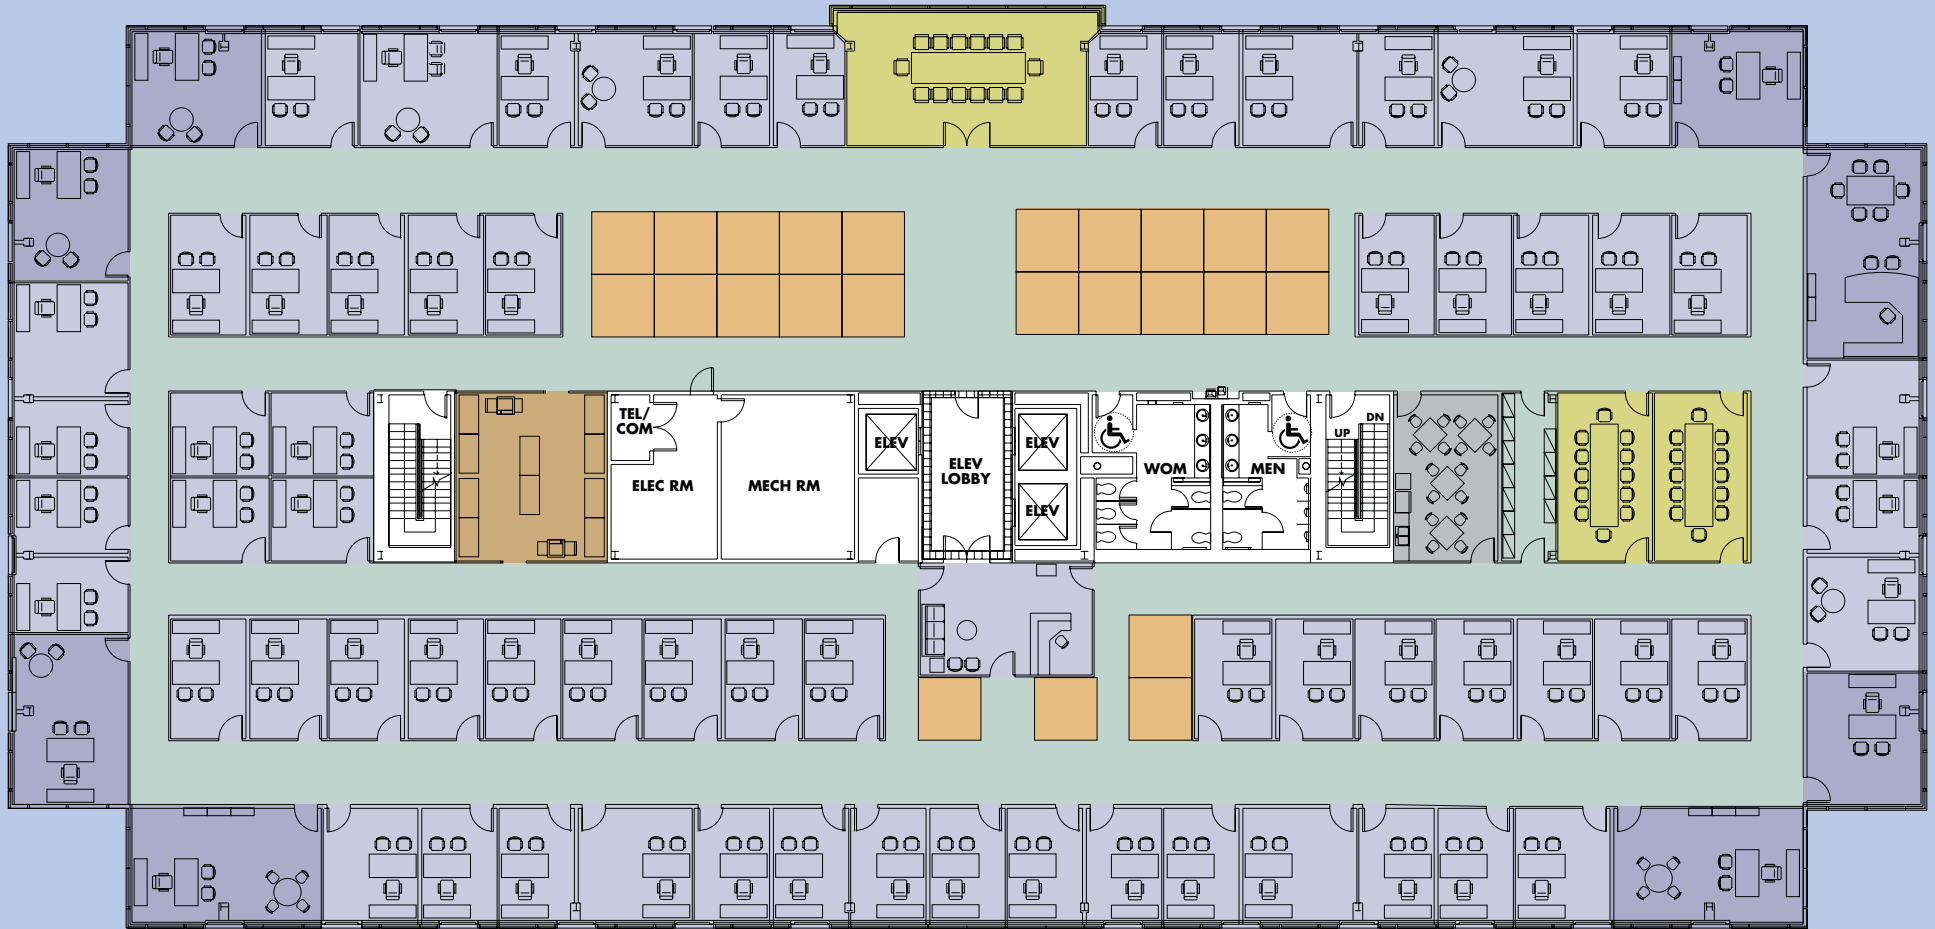

60% Closed Plan

BELTWAY LAKES

- 24 Workstations
- 65 Offices
- 97 Persons