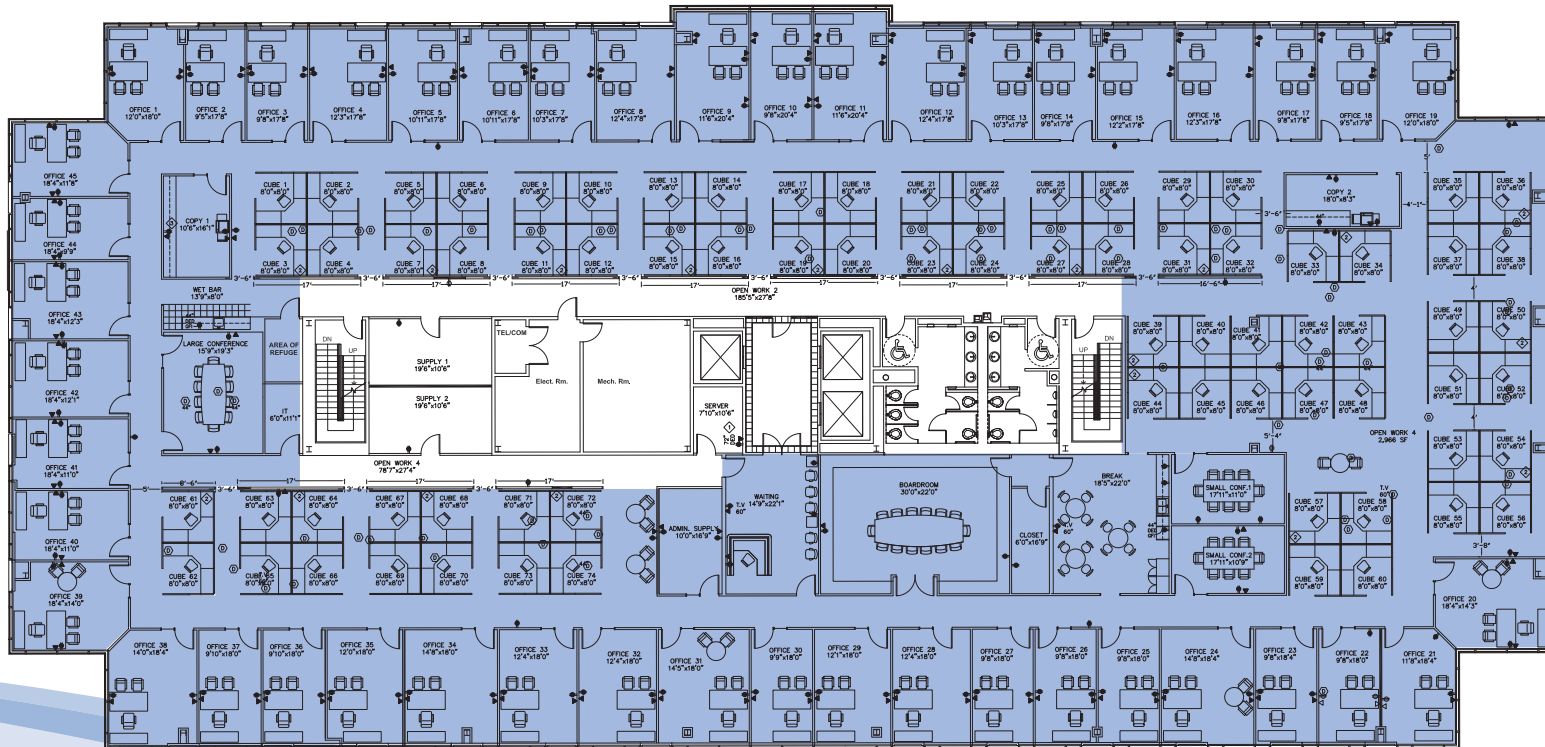

BELTWAY LAKES I

Suite 600 | 27,770 RSF

For more information, contact:

Jack A. Russo
713-425-1808
jack.russo@am.jll.com

Jenny Mueller
713-425-1850
jenny.mueller@am.jll.com

RADLER
ENTERPRISES,
INC.