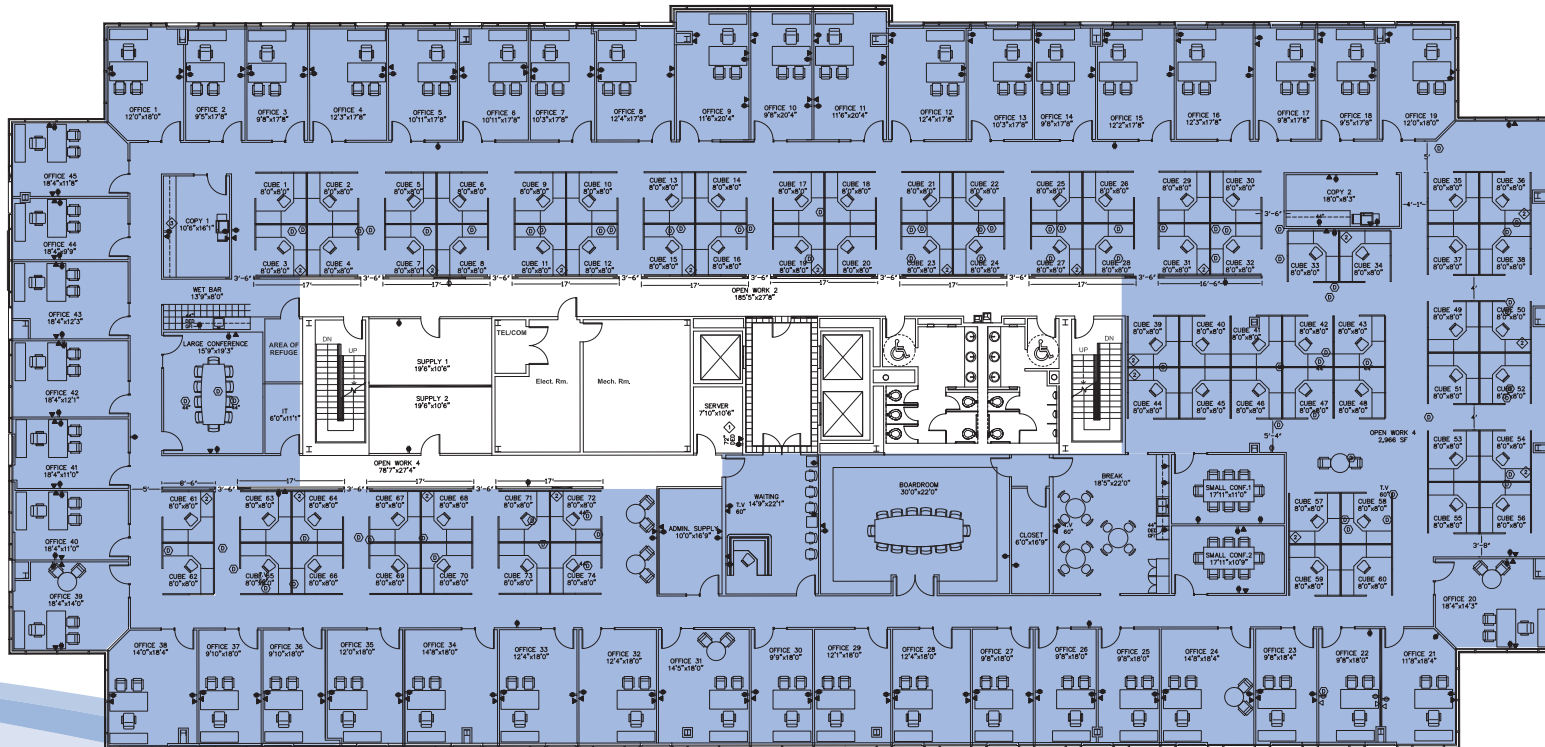

BELTWAY LAKES I

Suite 600 | 27,770 RSF

For more information, contact:

Jack A. Russo
713-425-1808
jack.russo@am.jll.com

RADLER
ENTERPRISES,
INC.