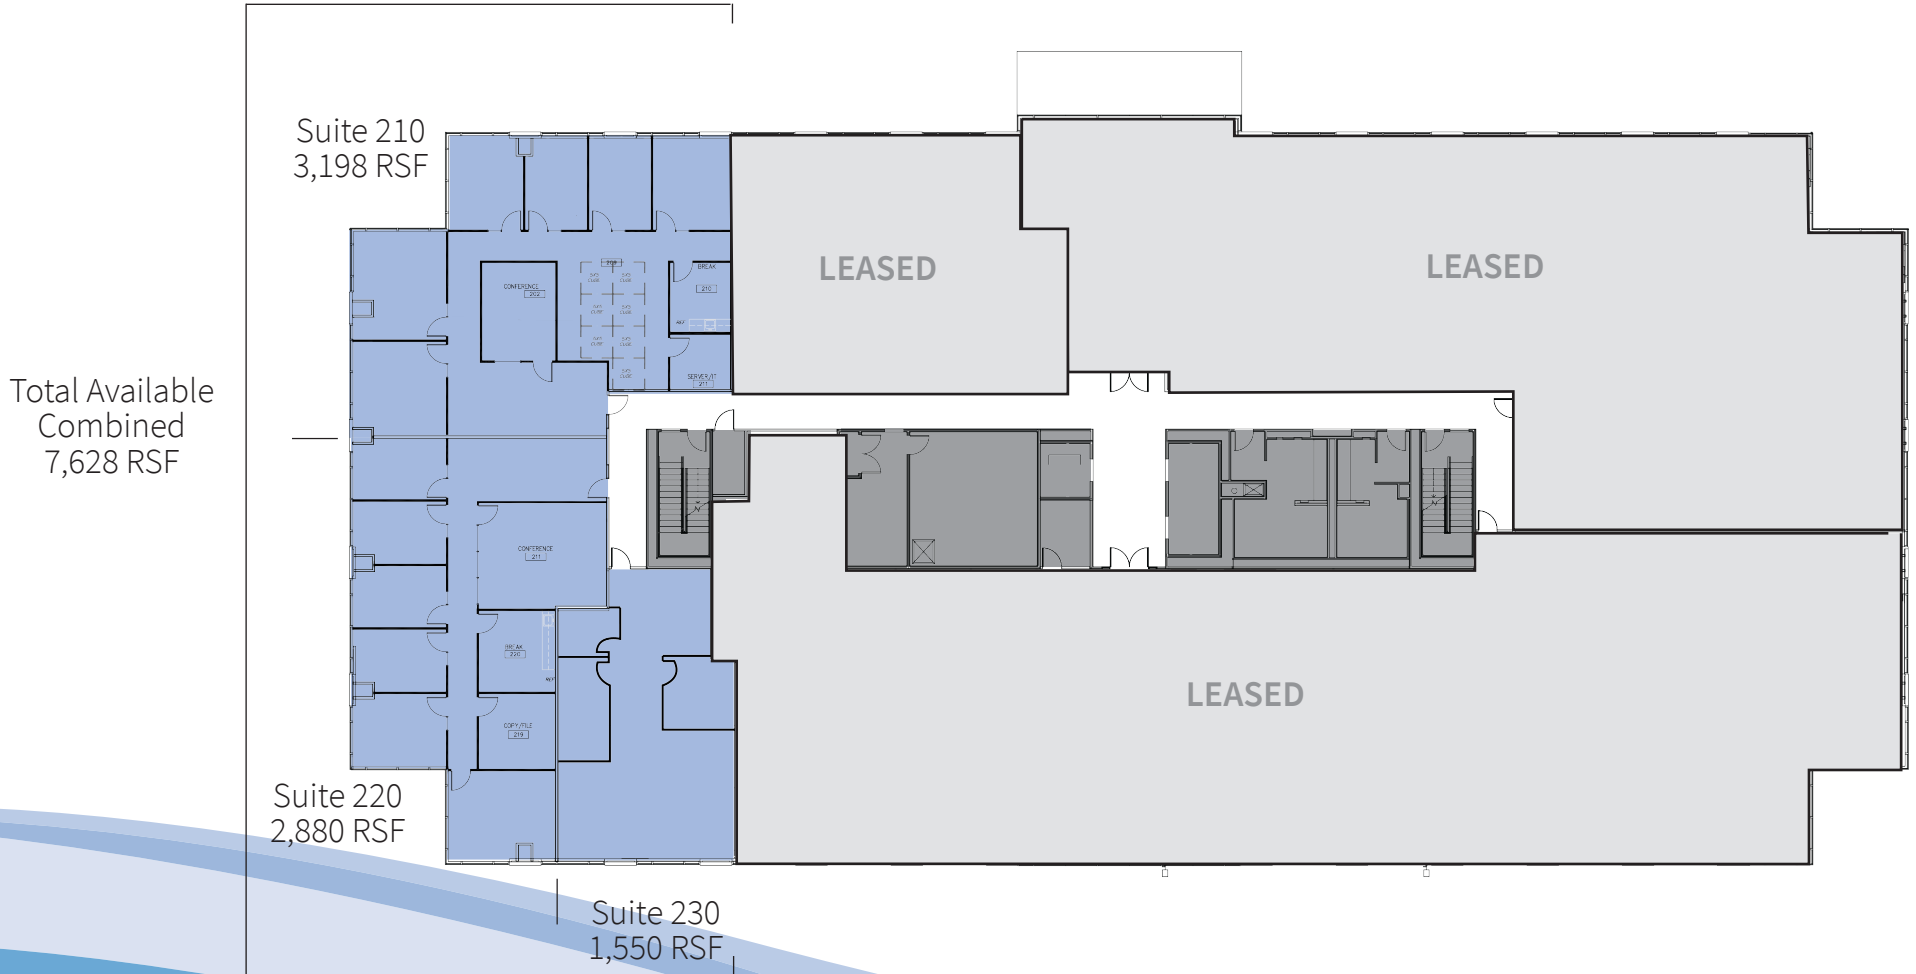

BELTWAY LAKES I

For more information, contact:

Jack A. Russo
713-425-1808
jack.russo@am.jll.com

Christian Canion
713-888-4090
christian.canion@am.jll.com

RADLER
ENTERPRISES,
INC.