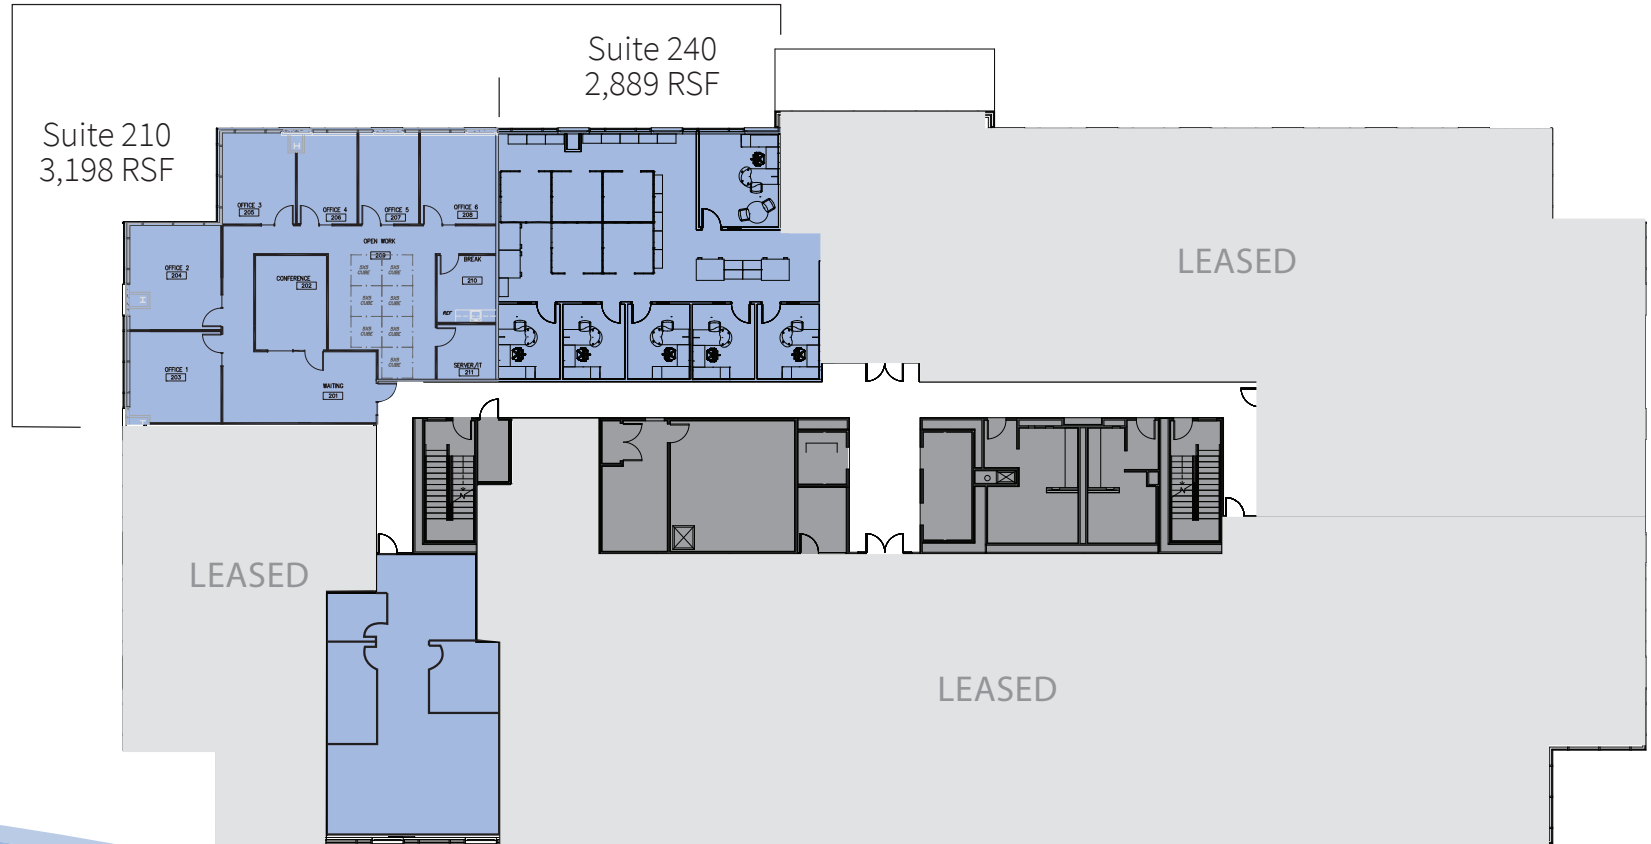

BELTWAY LAKES I

Suite 210 & 240
Combined
6,097 RSF

Suite 230
1,550 RSF

For more information, contact:

Jack A. Russo
713-425-1808
jack.russo@am.jll.com

Jenny Mueller
713-425-1850
jenny.mueller@am.jll.com

**RADLER
ENTERPRISES,
INC.**