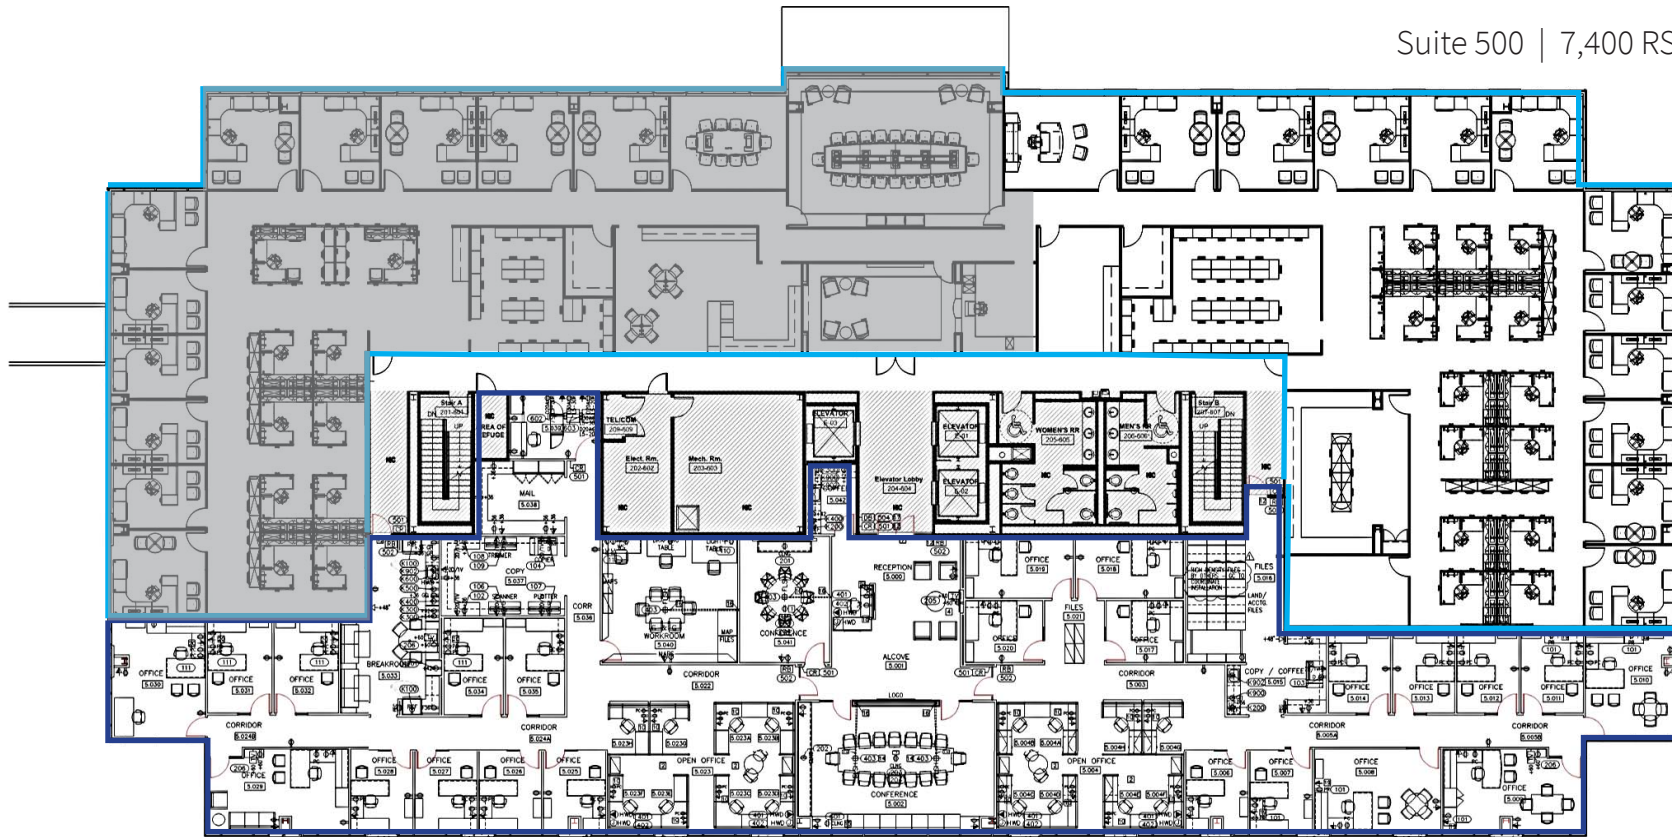

# BELTWAY LAKES I

Suite 500 | 7,400 RSF

Suite 500 | 11,881 RSF

For more information, contact:

Jack A. Russo  
713-425-1808  
jack.russo@am.jll.com

Jenny Mueller  
713-425-1850  
jenny.mueller@am.jll.com

RADLER  
ENTERPRISES,  
INC.