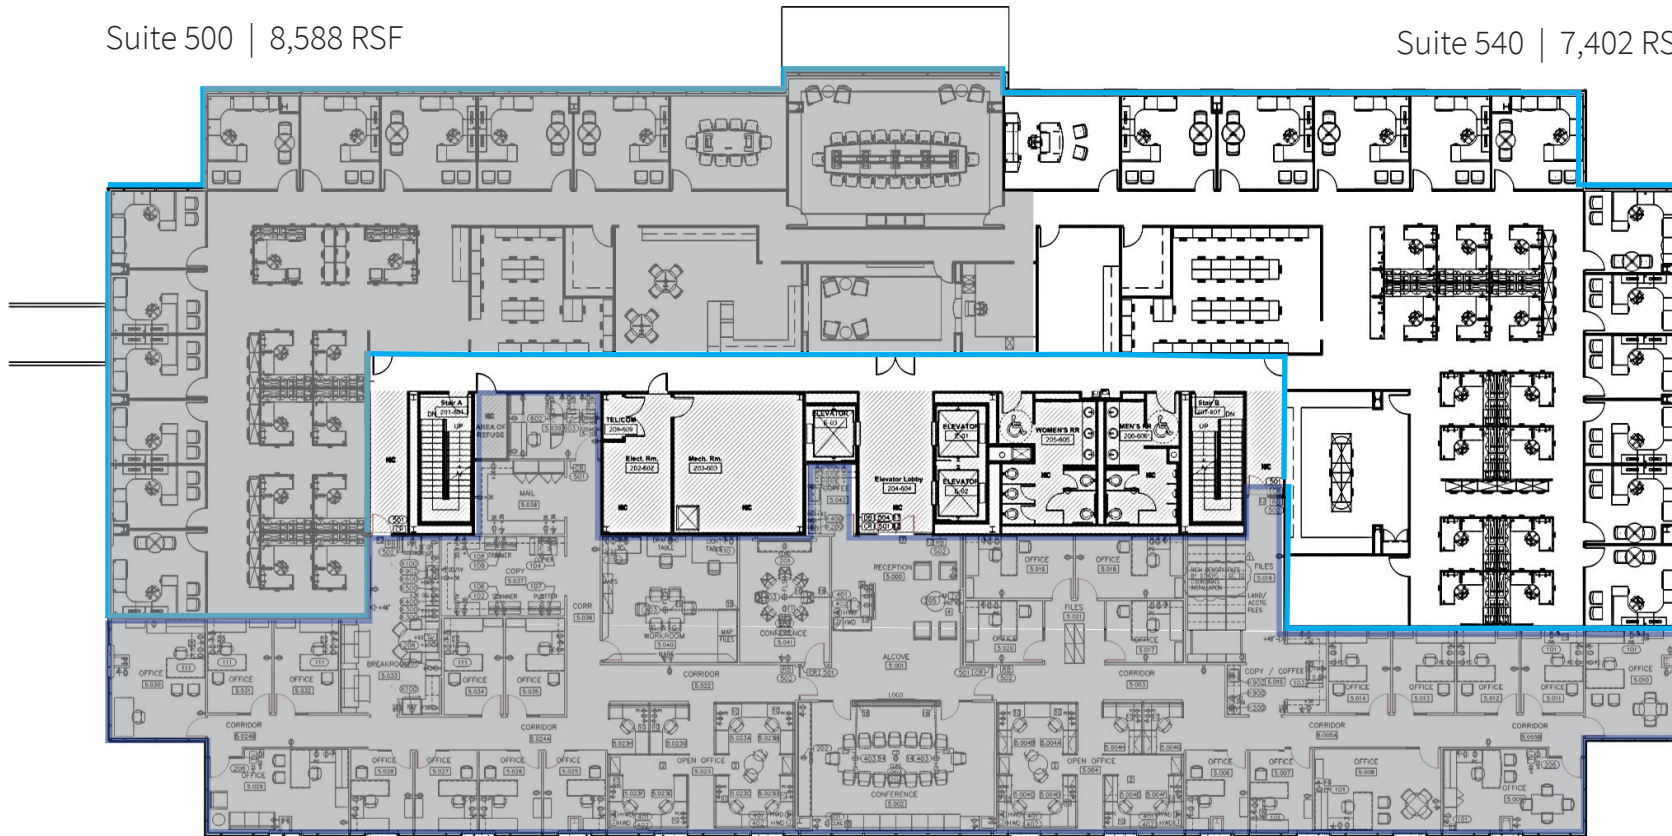

# BELTWAY LAKES I

Suite 500 | 8,588 RSF

Suite 540 | 7,402 RSF

Suite 550 | 11,881 RSF

For more information, contact:

Jack A. Russo  
713-425-1808  
jack.russo@am.jll.com

**RADLER  
ENTERPRISES,  
INC.**