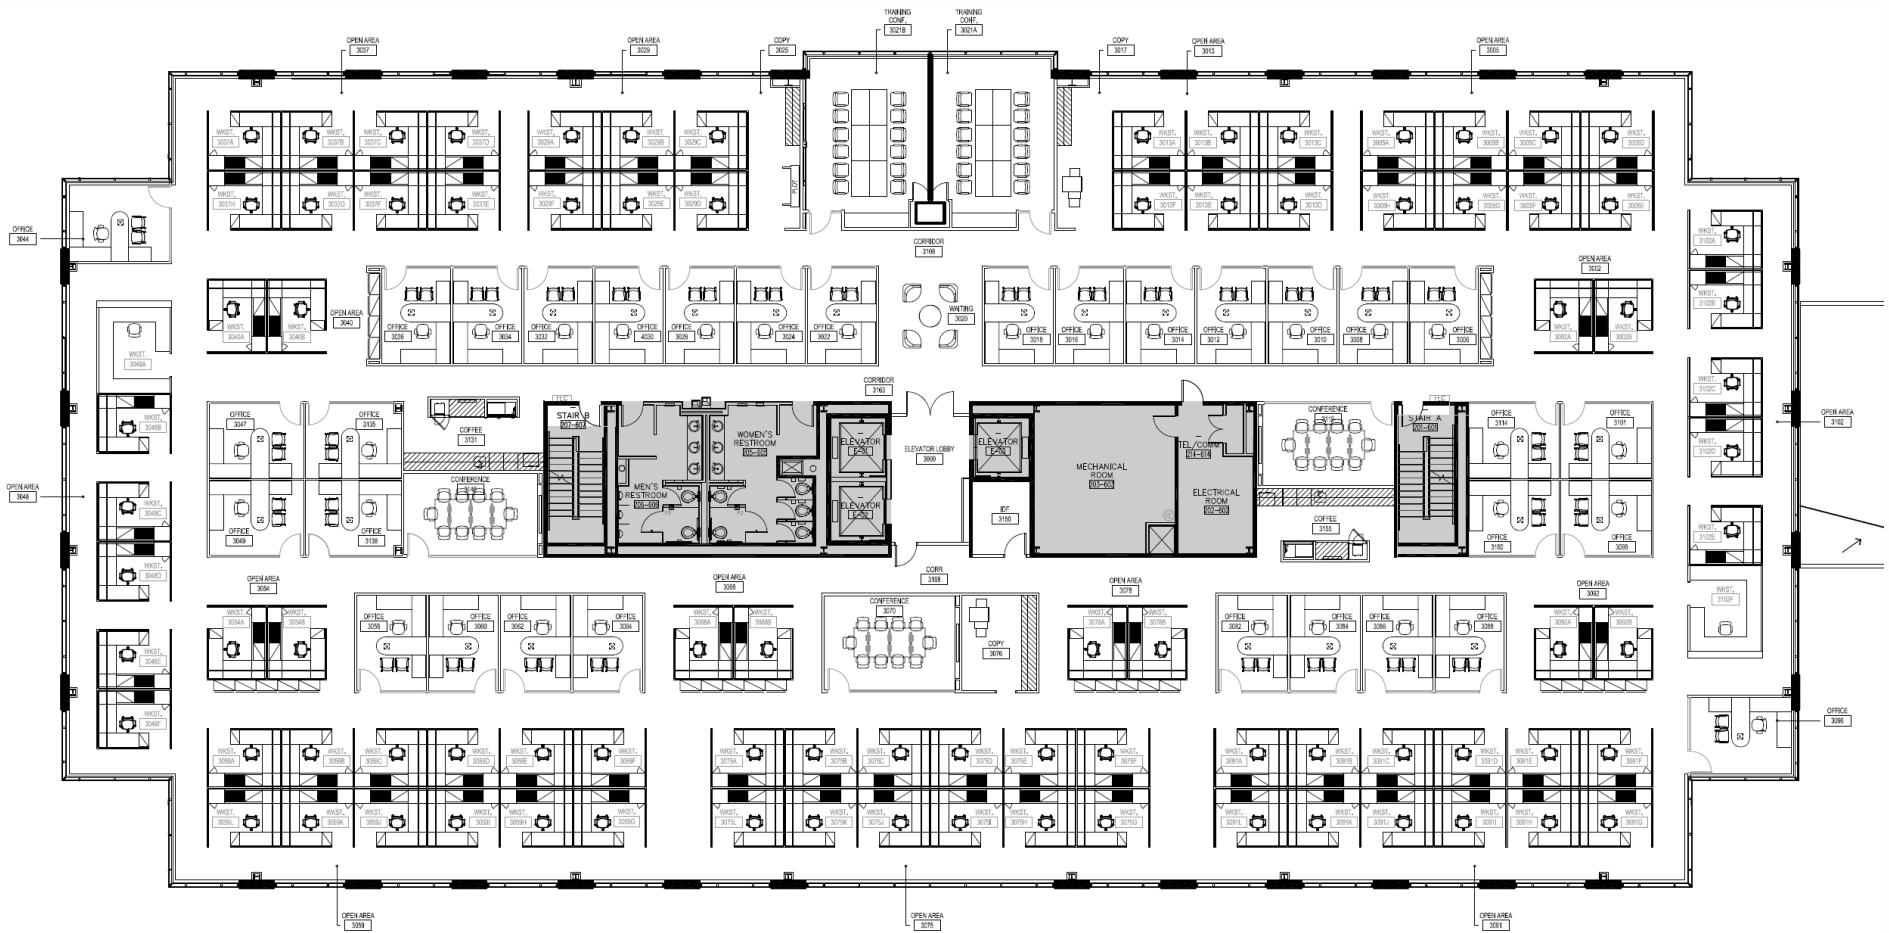

BELTWAY LAKES II

Floor 4 | 28,520 RSF

For more information, contact:

Jack A. Russo
713-425-1808
jack.russo@am.jll.com

Jenny Mueller
713-425-1850
jenny.mueller@am.jll.com

**RADLER
ENTERPRISES,
INC.**