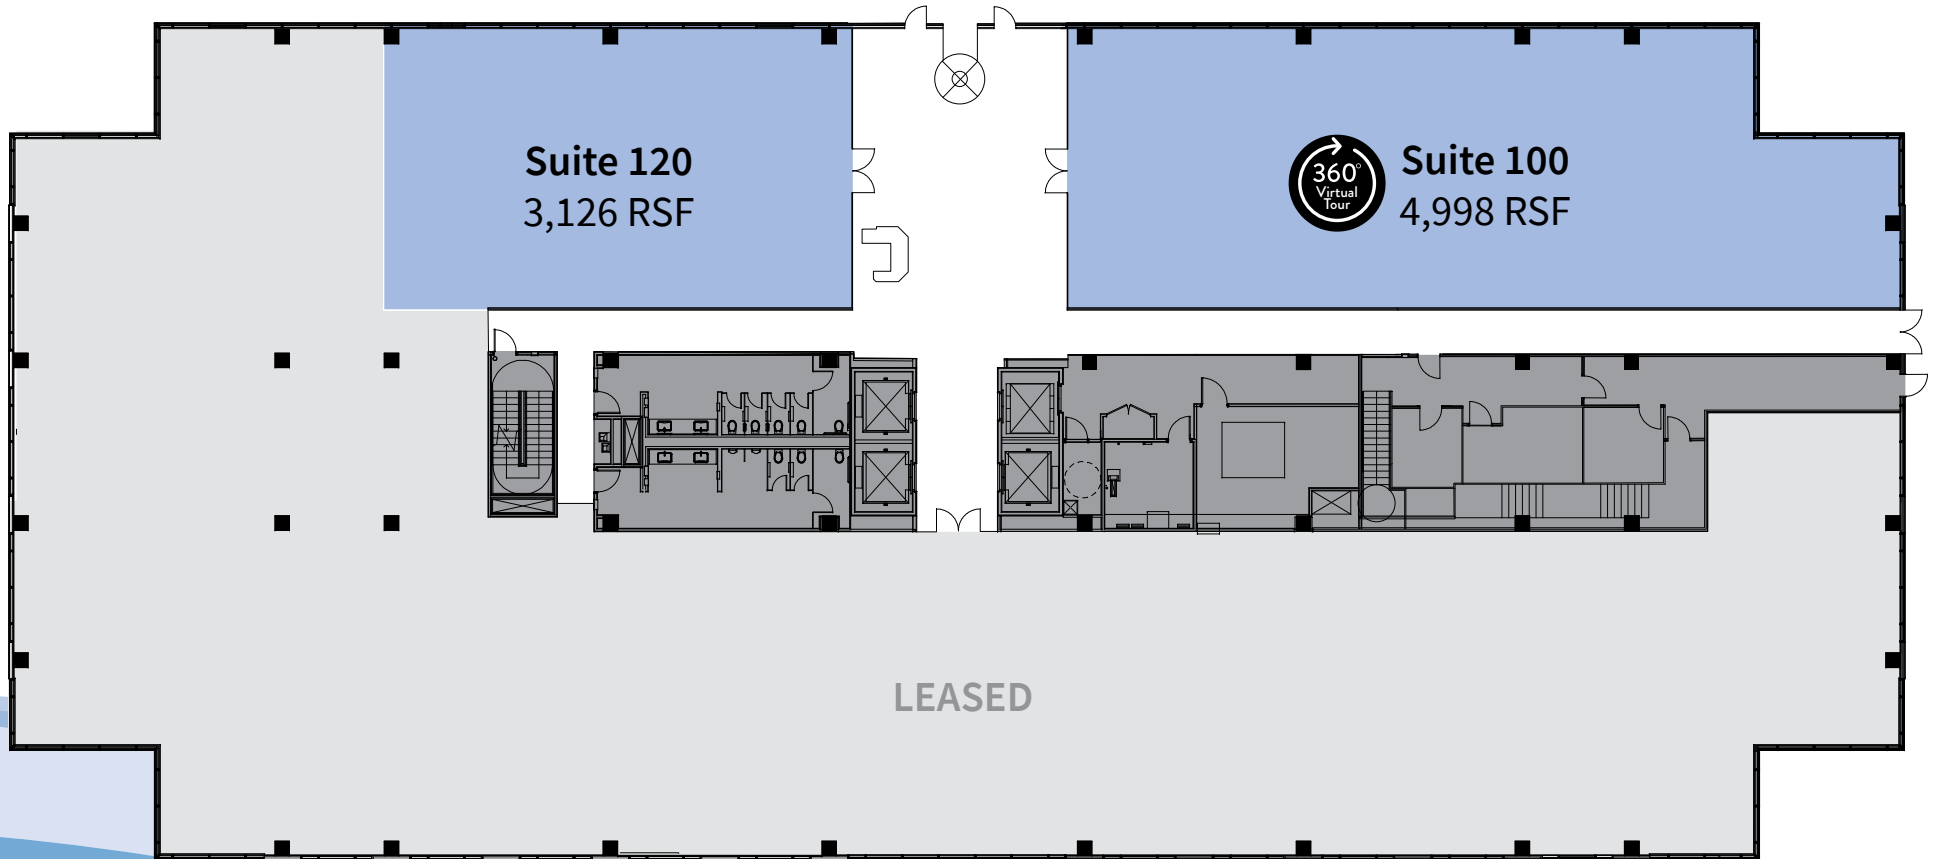

BELTWAY LAKES III

Suite 100 | 4,998 SF Suite 120 | 3,126 RSF

For more information, contact:

Jack Russo
713-425-1808
Jack.Russo@am.jll.com

Jenny Mueller
713-425-1850
Jenny.Mueller@am.jll.com

**RADLER
ENTERPRISES,
INC.**