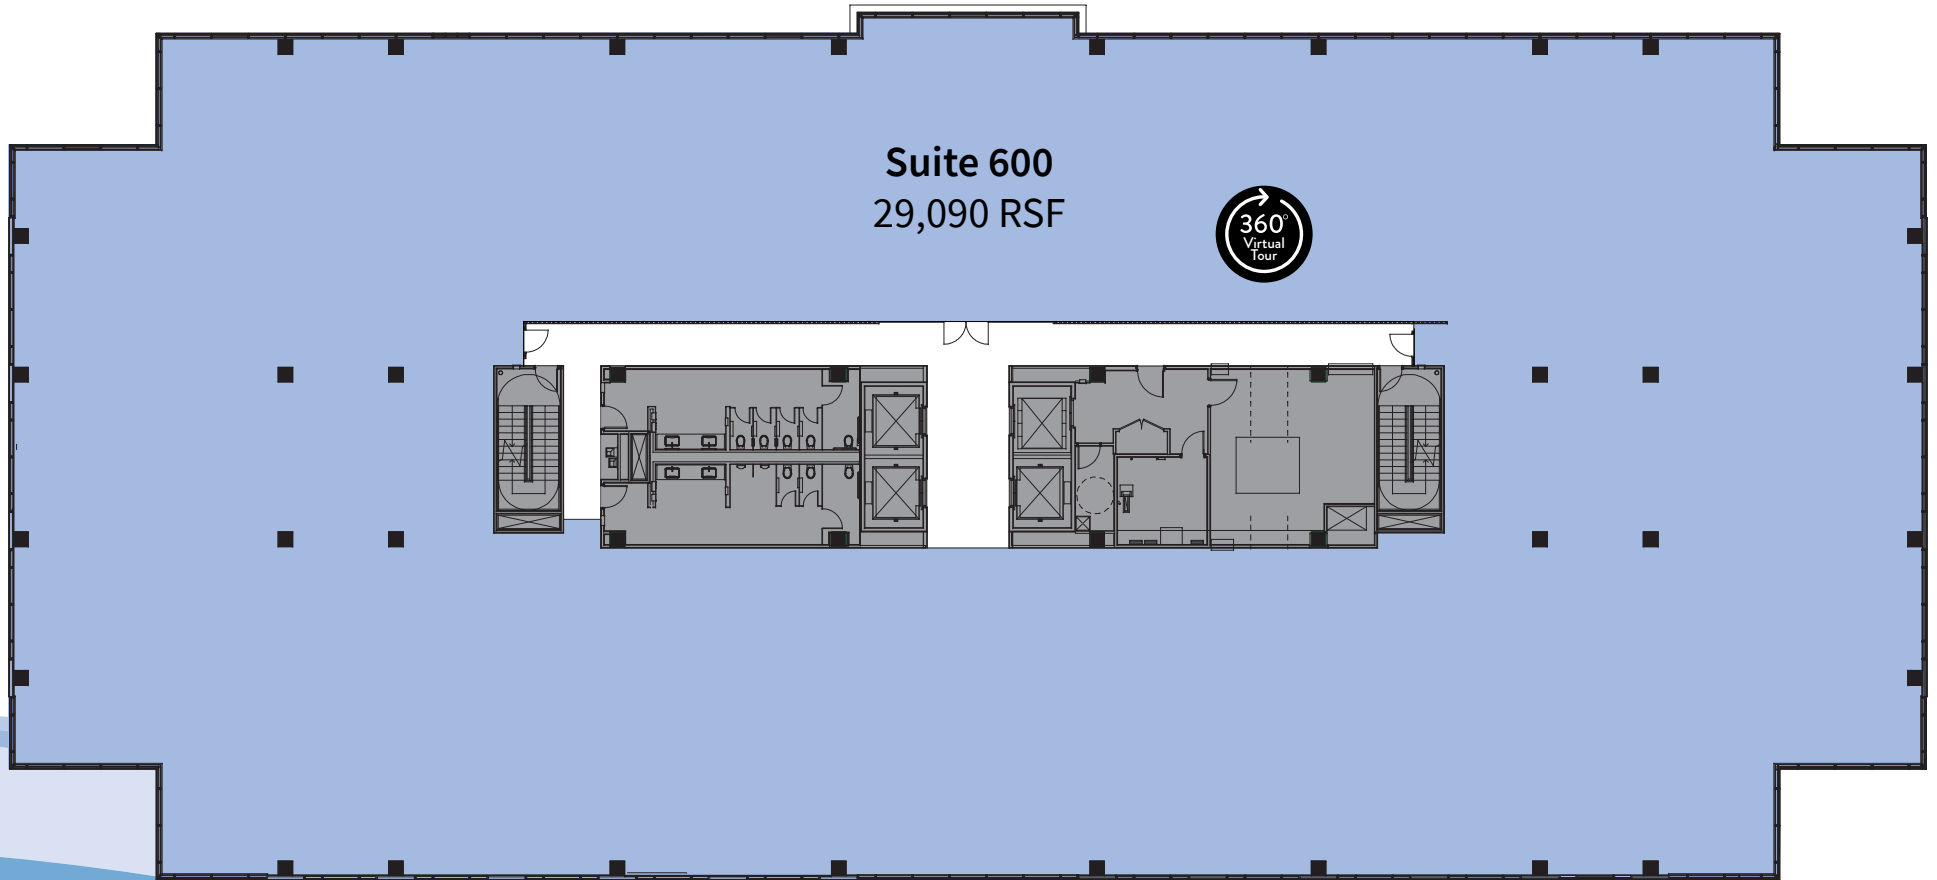

BELTWAY LAKES III

Suite 600 | 29,090 RSF

For more information, contact:

Jack Russo
713-425-1808
Jack.Russo@am.jll.com

Jenny Mueller
713-425-1850
Jenny.Mueller@am.jll.com

RADLER
ENTERPRISES,
INC.