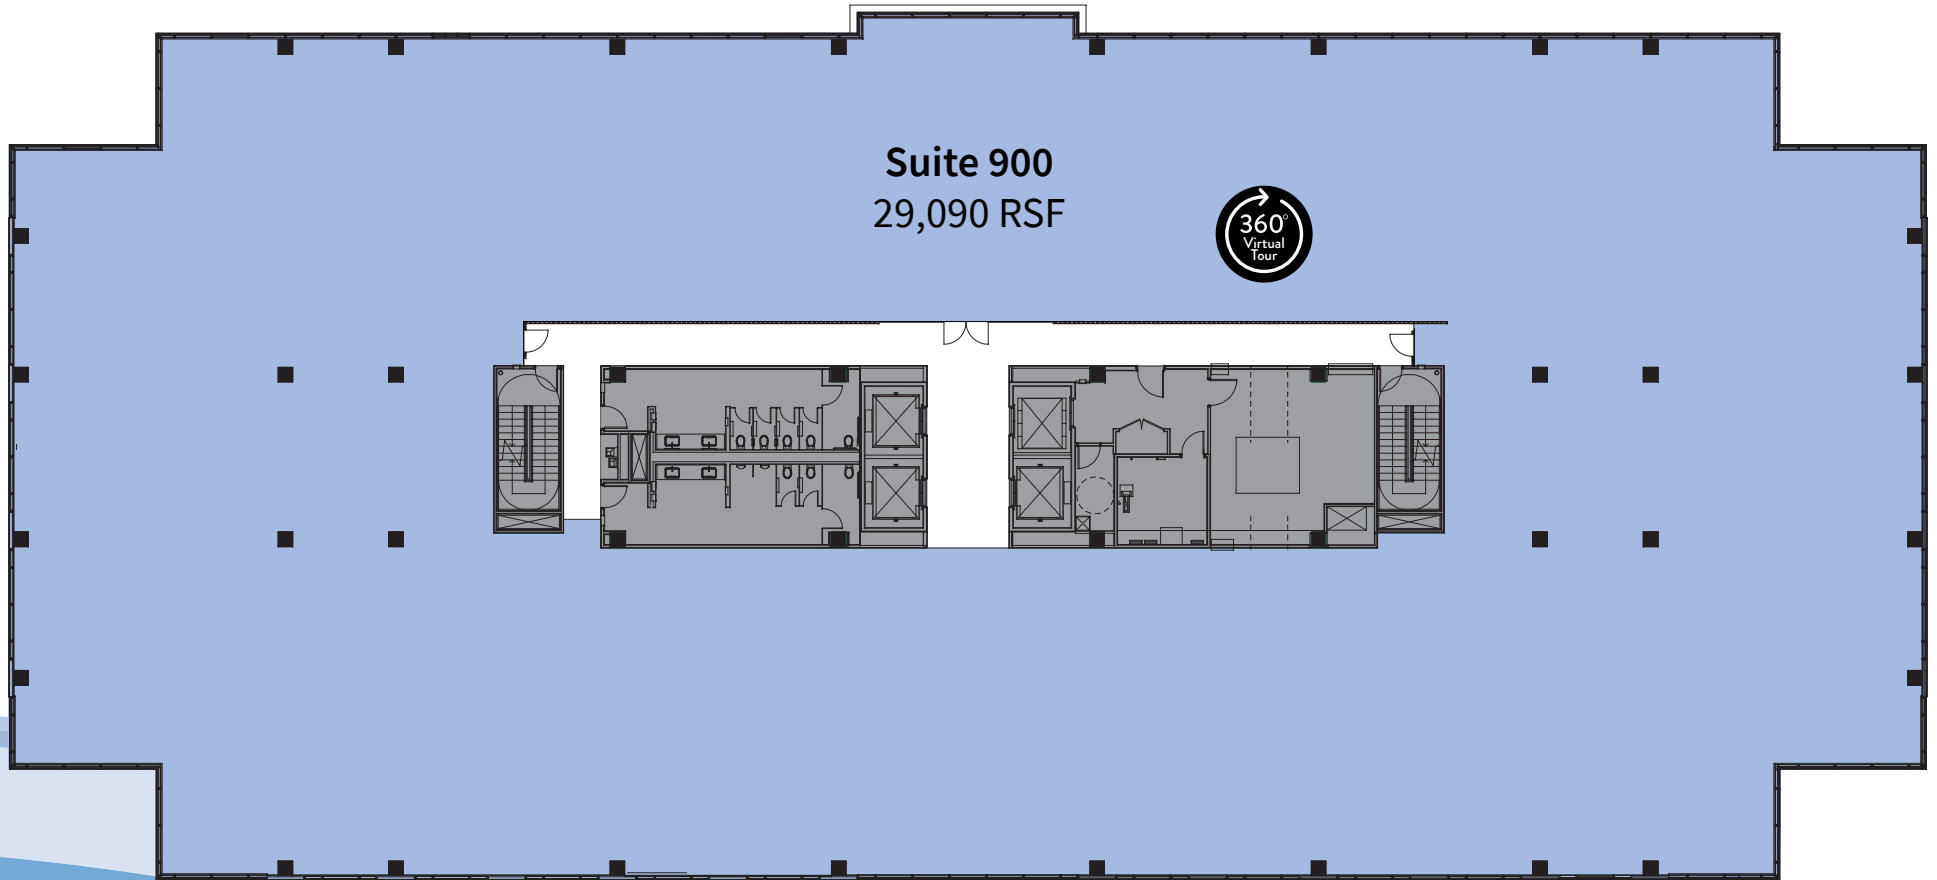

For more information, contact:

Jack Russo
713-425-1808
Jack.Russo@am.jll.com

Jenny Mueller
713-425-1850
Jenny.Mueller@am.jll.com

**RADLER
ENTERPRISES,
INC.**

BELTWAY LAKES III

Suite 900 | 29,090 RSF

For more information, contact: