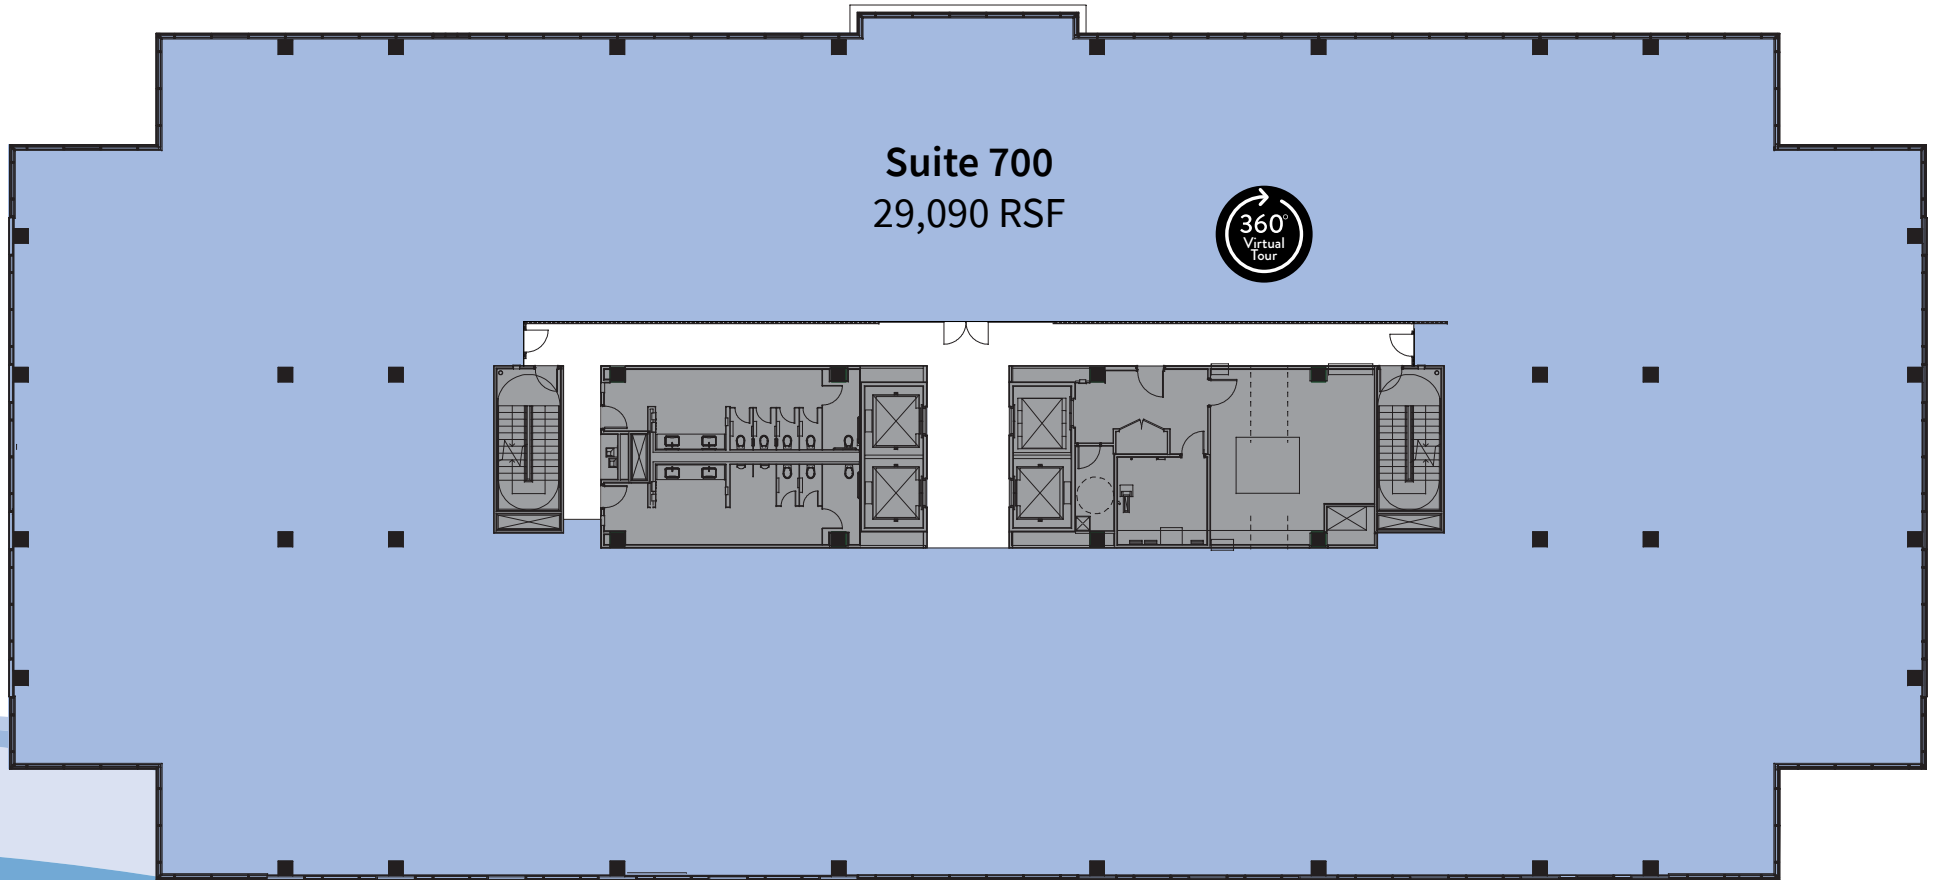

Suite 700 | 29,090 RSF

For more information, contact:

Jack Russo
713-425-1808
Jack.Russo@am.jll.com

Jenny Mueller
713-425-1850
Jenny.Mueller@am.jll.com

**RADLER
ENTERPRISES,
INC.**

BELTWAY LAKES III

Suite 800 | 29,090 RSF