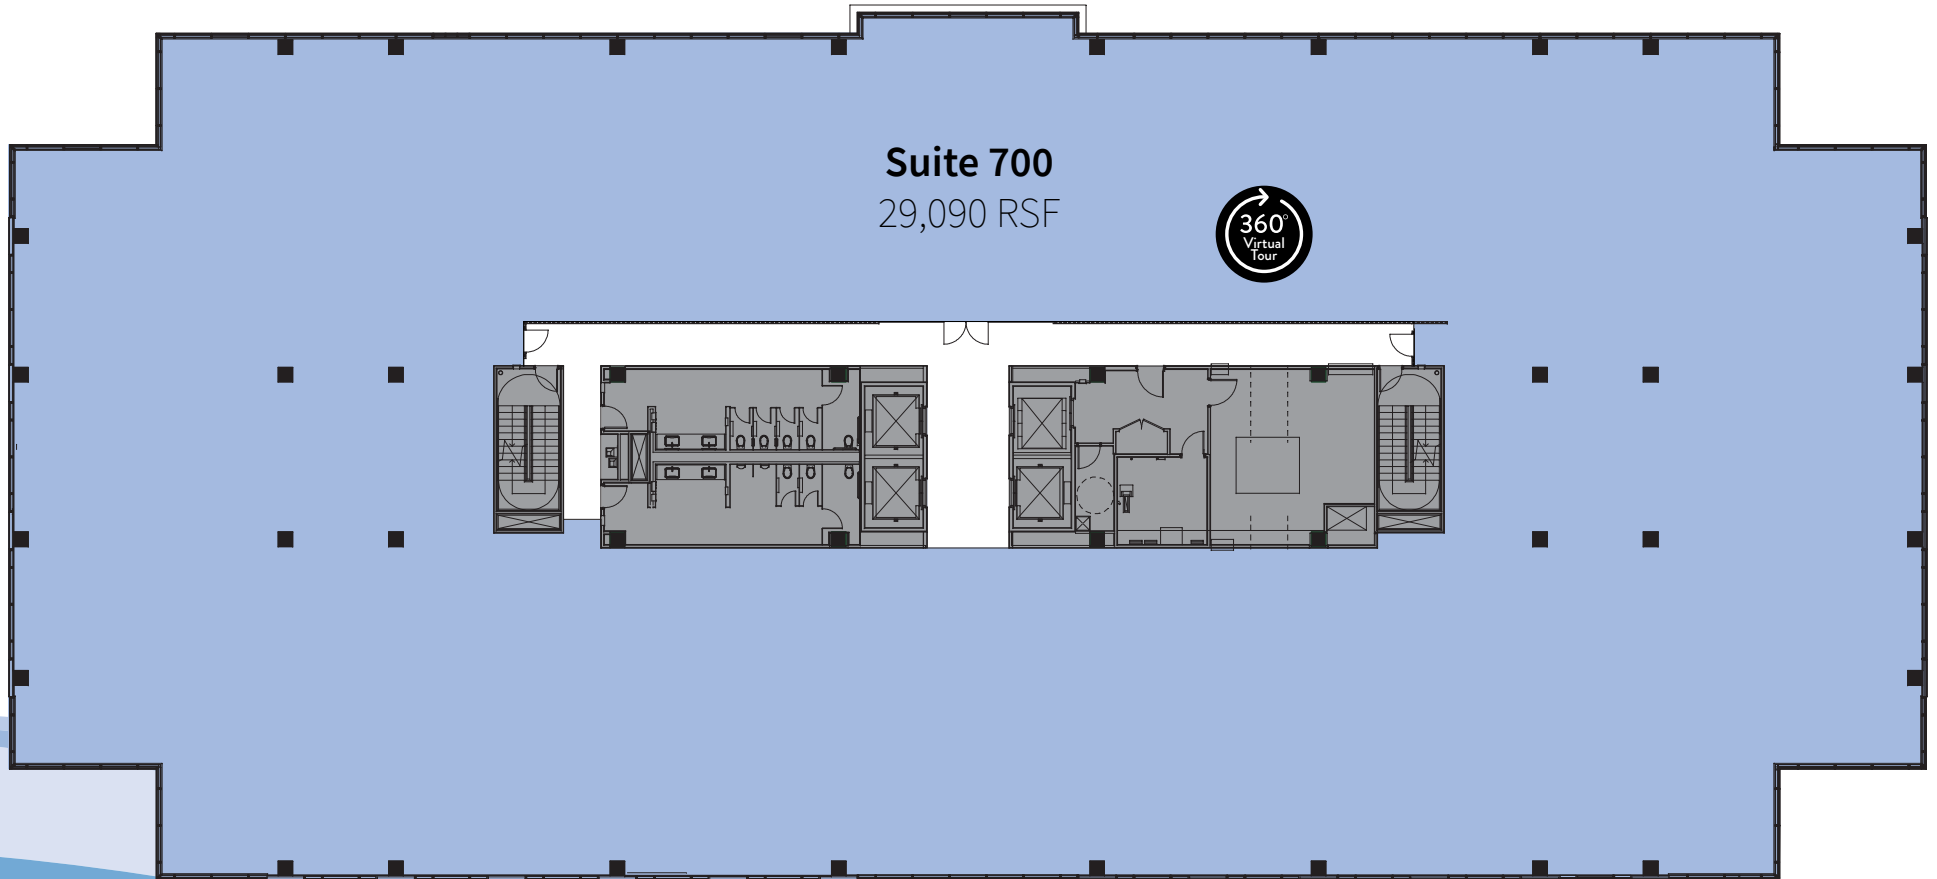

BELTWAY LAKES III

Suite 700 | 29,090 RSF

For more information, contact:

Jack A. Russo
713-425-1808
jack.russo@am.jll.com

Christian Canion
713-888-4090
christian.canion@am.jll.com

**RADLER
ENTERPRISES,
INC.**