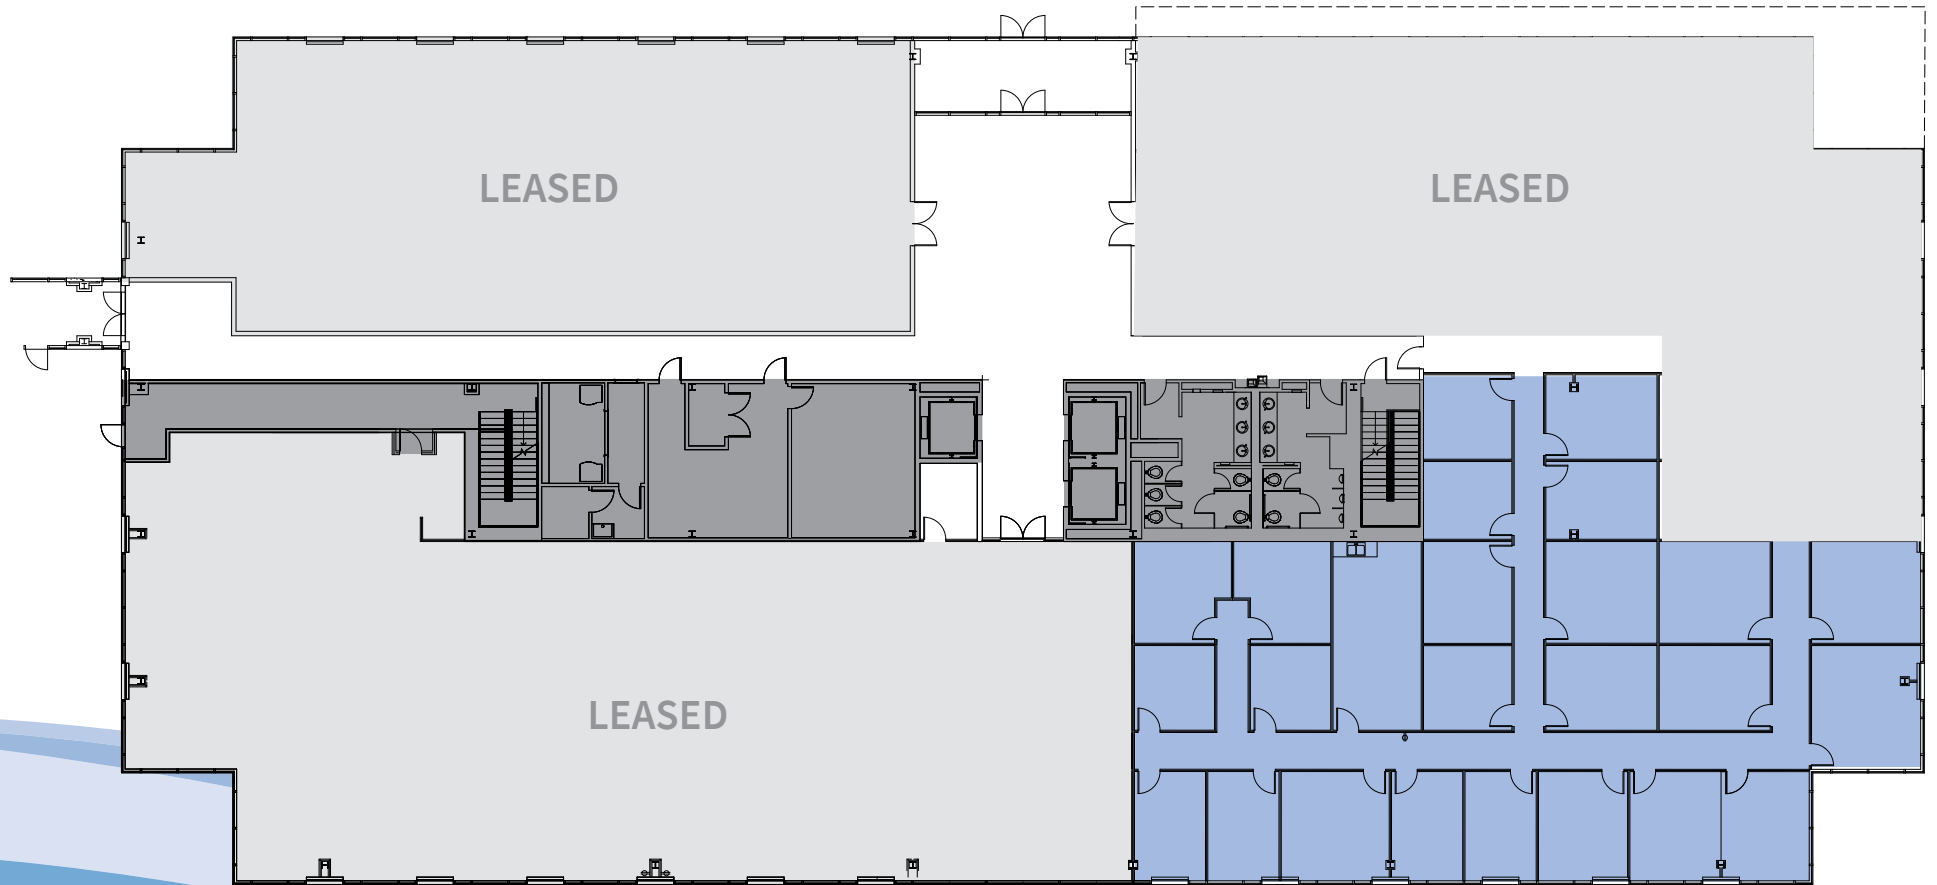

# BELTWAY LAKES I

Floor 1 | Suite 130  
6,133 RSF

For more information, contact:

Jack A. Russo  
713-425-1808  
jack.russo@am.jll.com

Christian Canion  
713-888-4090  
christian.canion@am.jll.com

**RADLER  
ENTERPRISES,  
INC.**