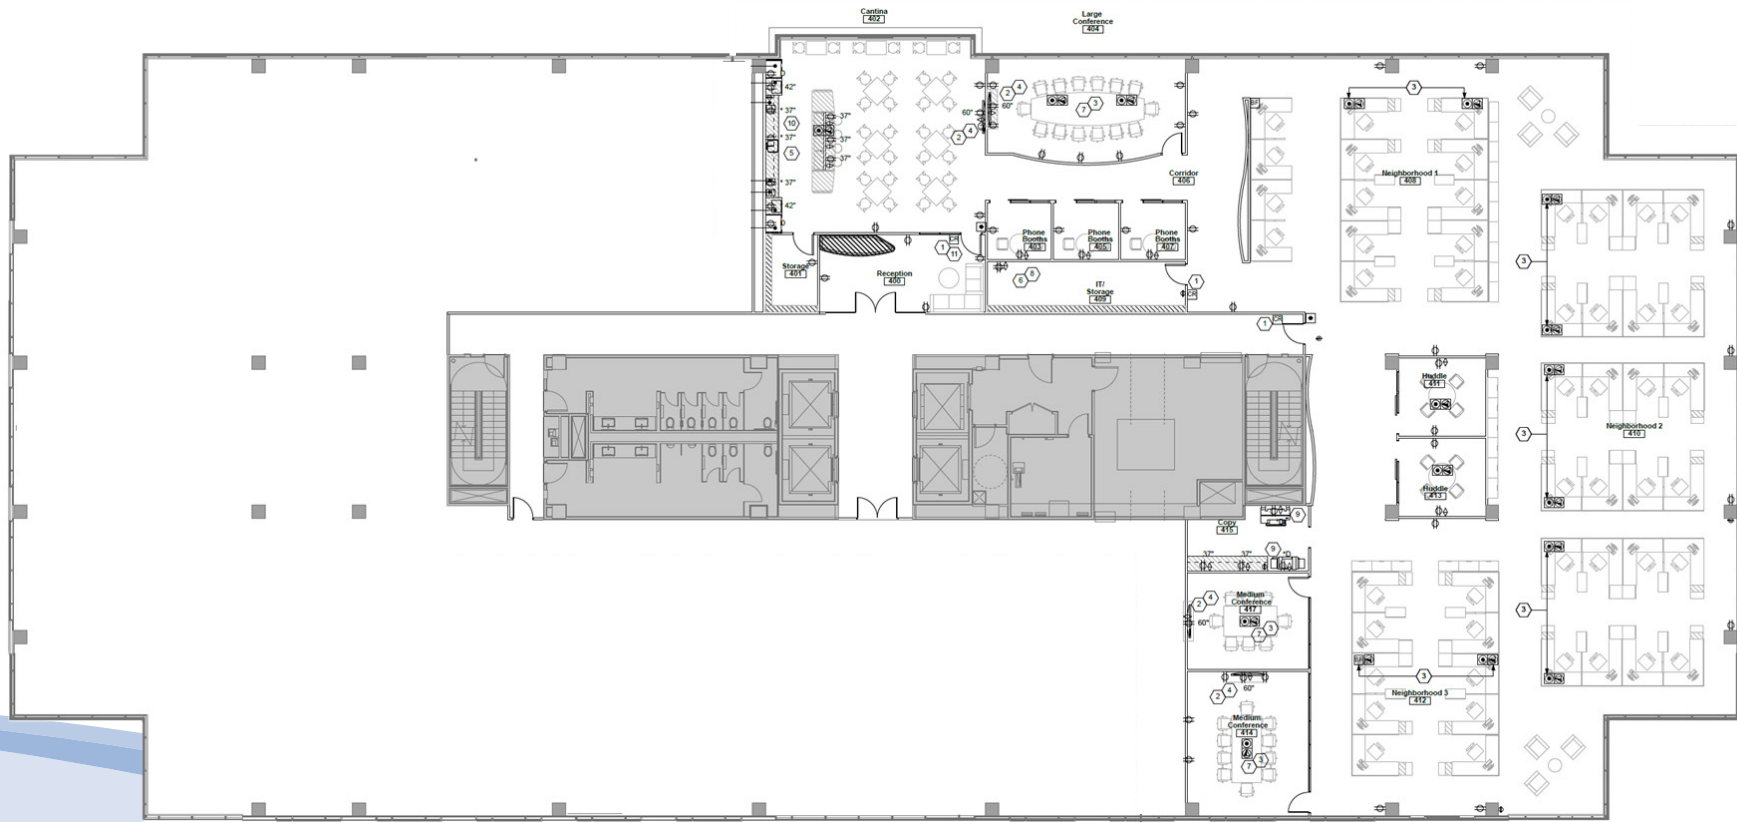

BELTWAY LAKES III

Suite 400 | 12,915 RSF

For more information, contact:

Jack A. Russo
713-425-1808
jack.russo@am.jll.com

Christian Canion
713-888-4090
christian.canion@am.jll.com

**RADLER
ENTERPRISES,
INC.**