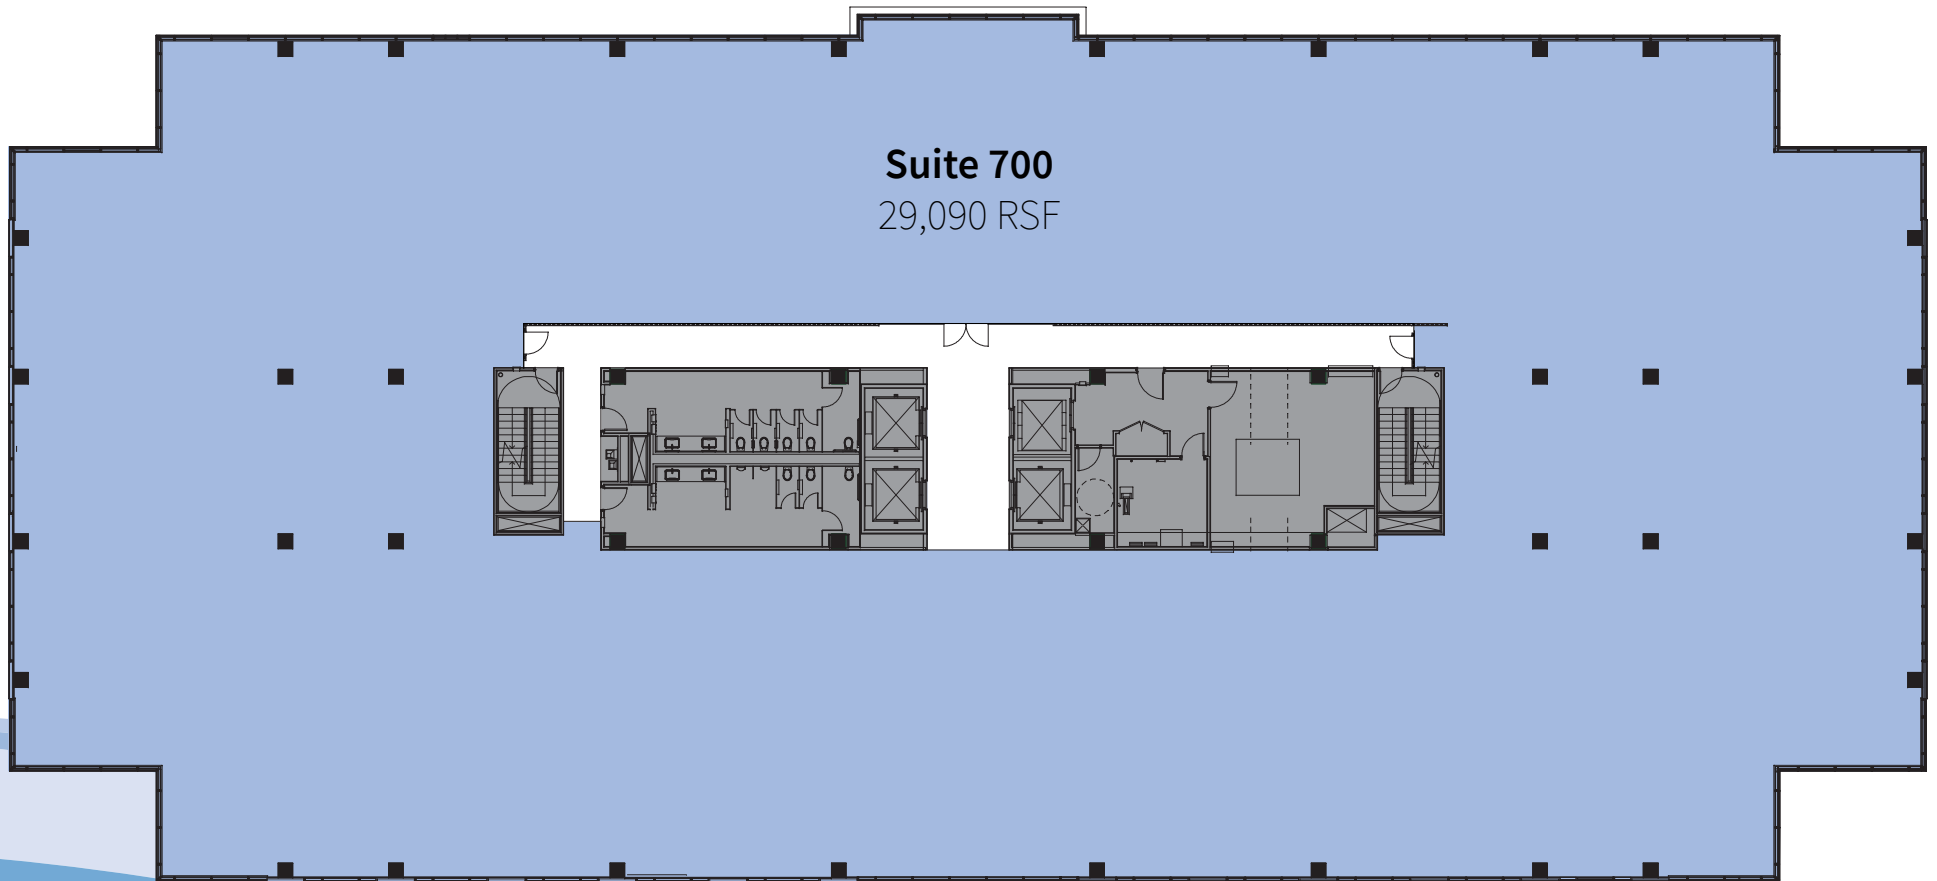

# BELTWAY LAKES III

Suite 700 | 29,090 RSF

For more information, contact:

Jack A. Russo  
713-425-1808  
jack.russo@am.jll.com

Christian Canion  
713-888-4090  
christian.canion@am.jll.com

**RADLER  
ENTERPRISES,  
INC.**