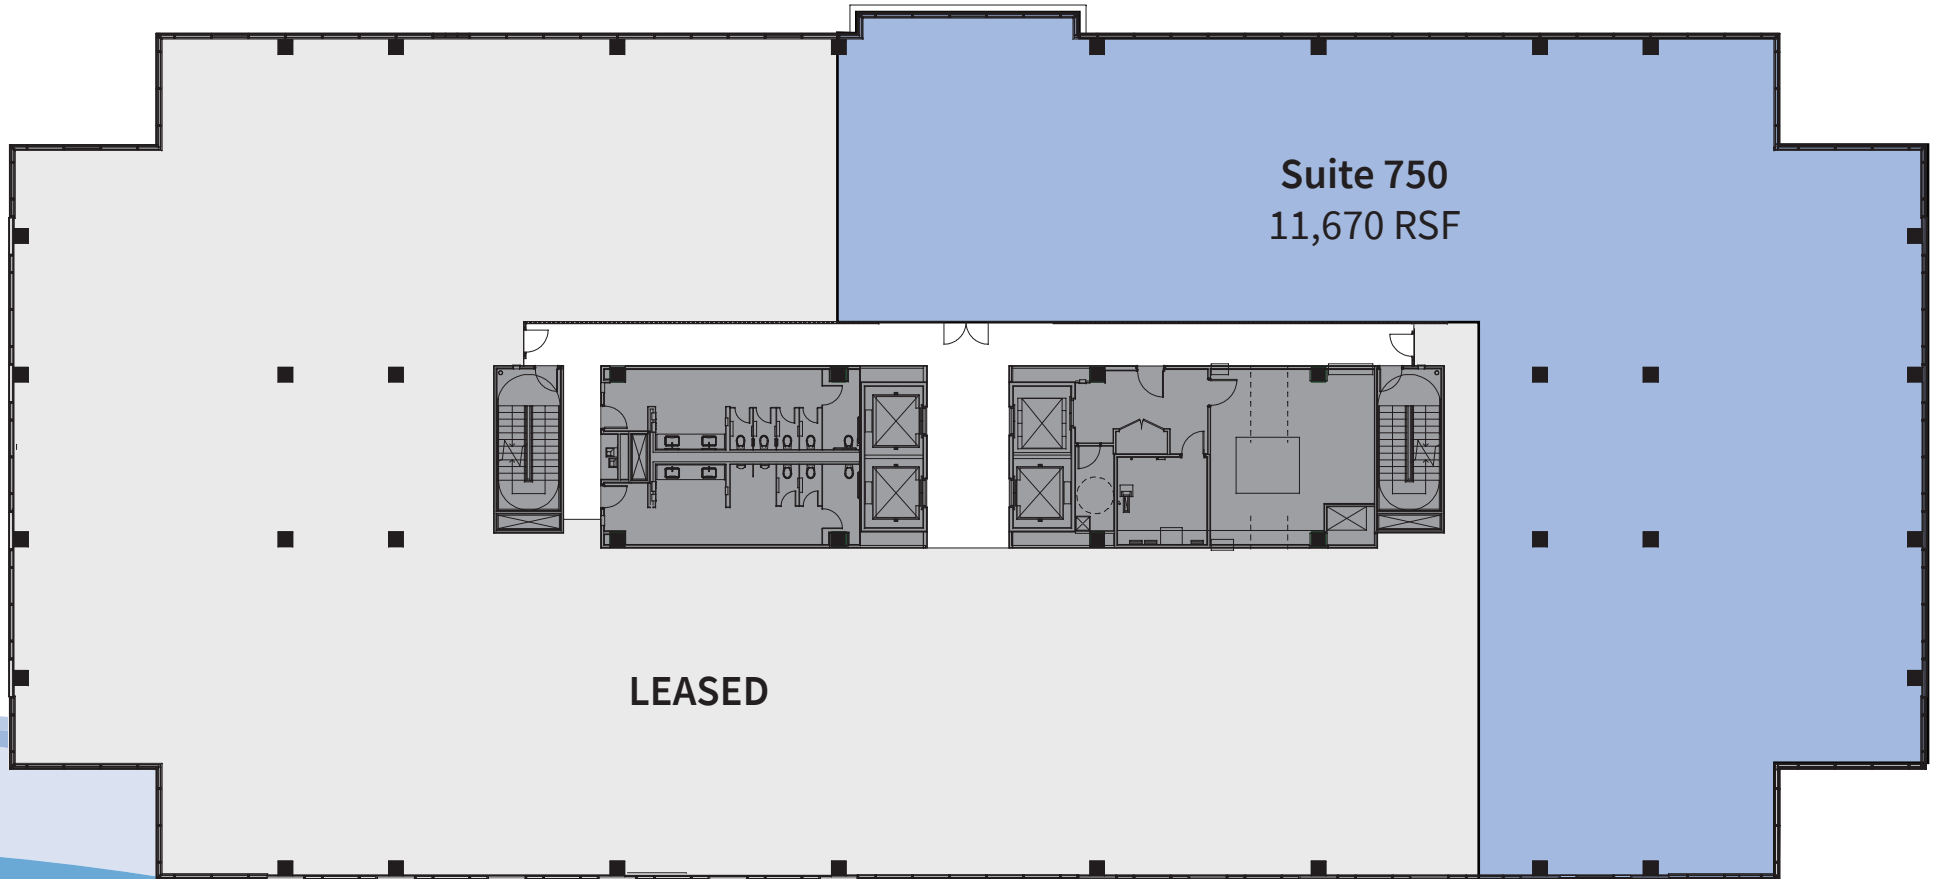

BELTWAY LAKES III

Suite 750 | 11,670 RSF

For more information, contact:

Jack A. Russo
713-425-1808
jack.russo@am.jll.com

Christian Canion
713-888-4090
christian.canion@am.jll.com

**RADLER
ENTERPRISES,
INC.**