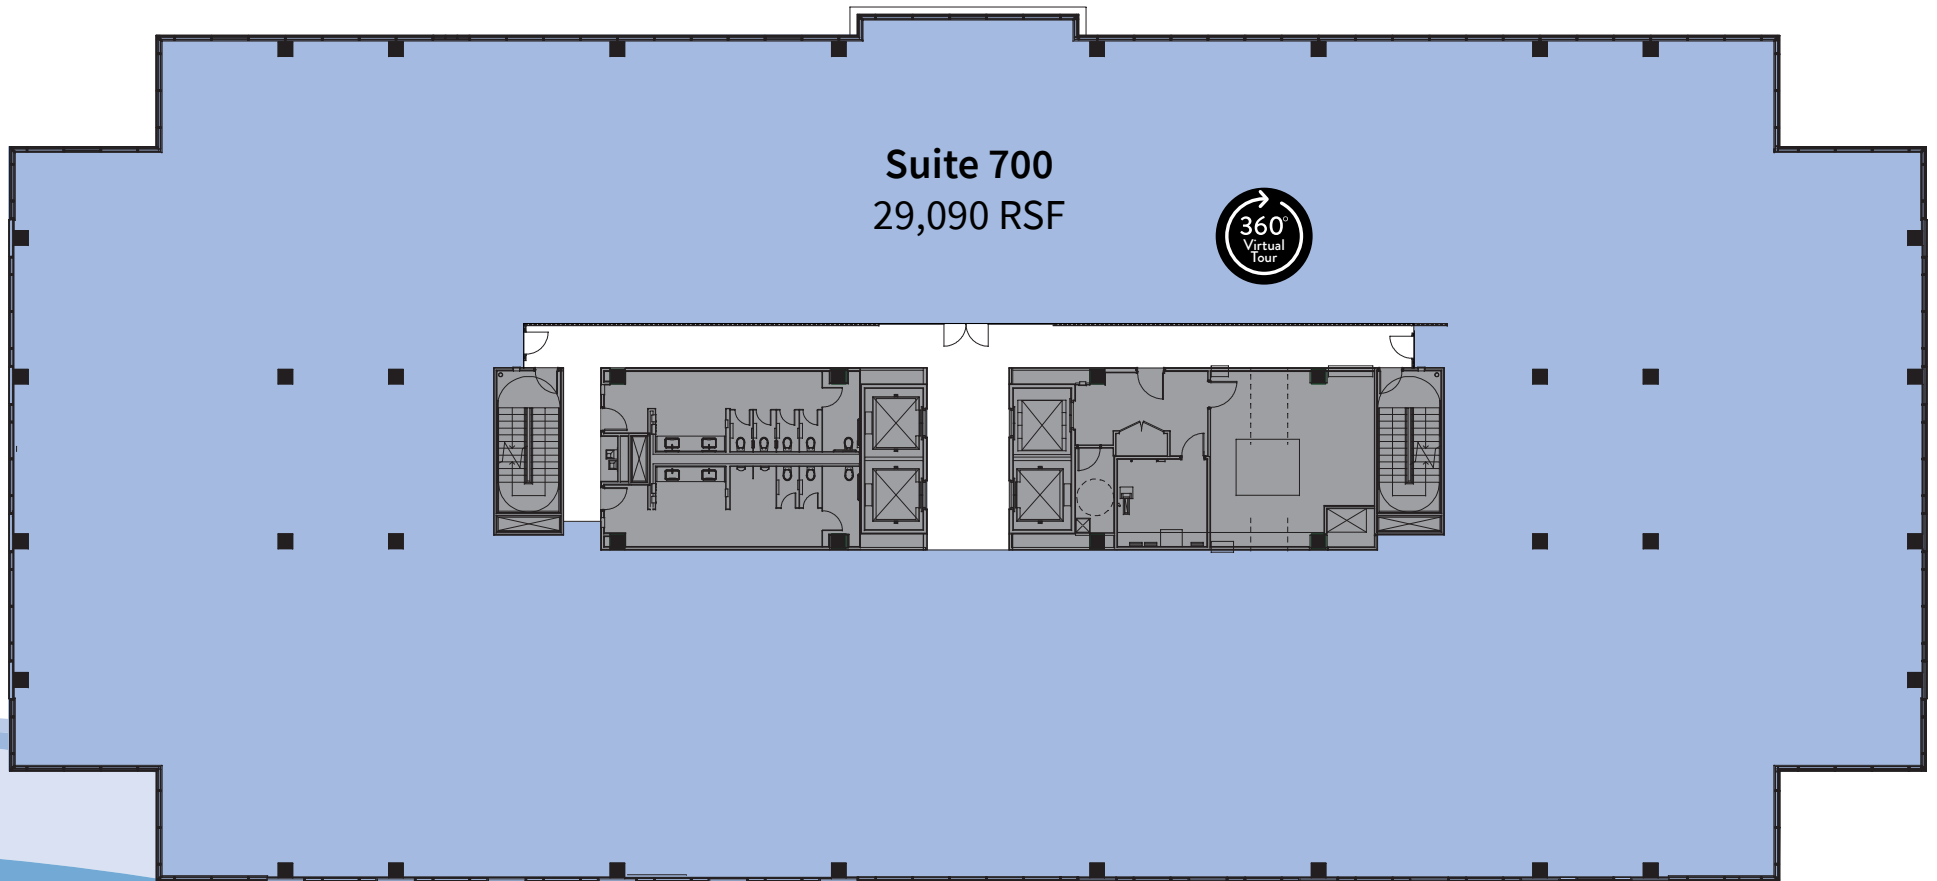

BELTWAY LAKES III

Suite 600 | 29,090 RSF

For more information, contact:

Jack Russo
713-425-1808
Jack.Russo@am.jll.com

RADLER
ENTERPRISES,
INC.

BELTWAY LAKES III

Suite 700 | 29,090 RSF

For more information, contact: