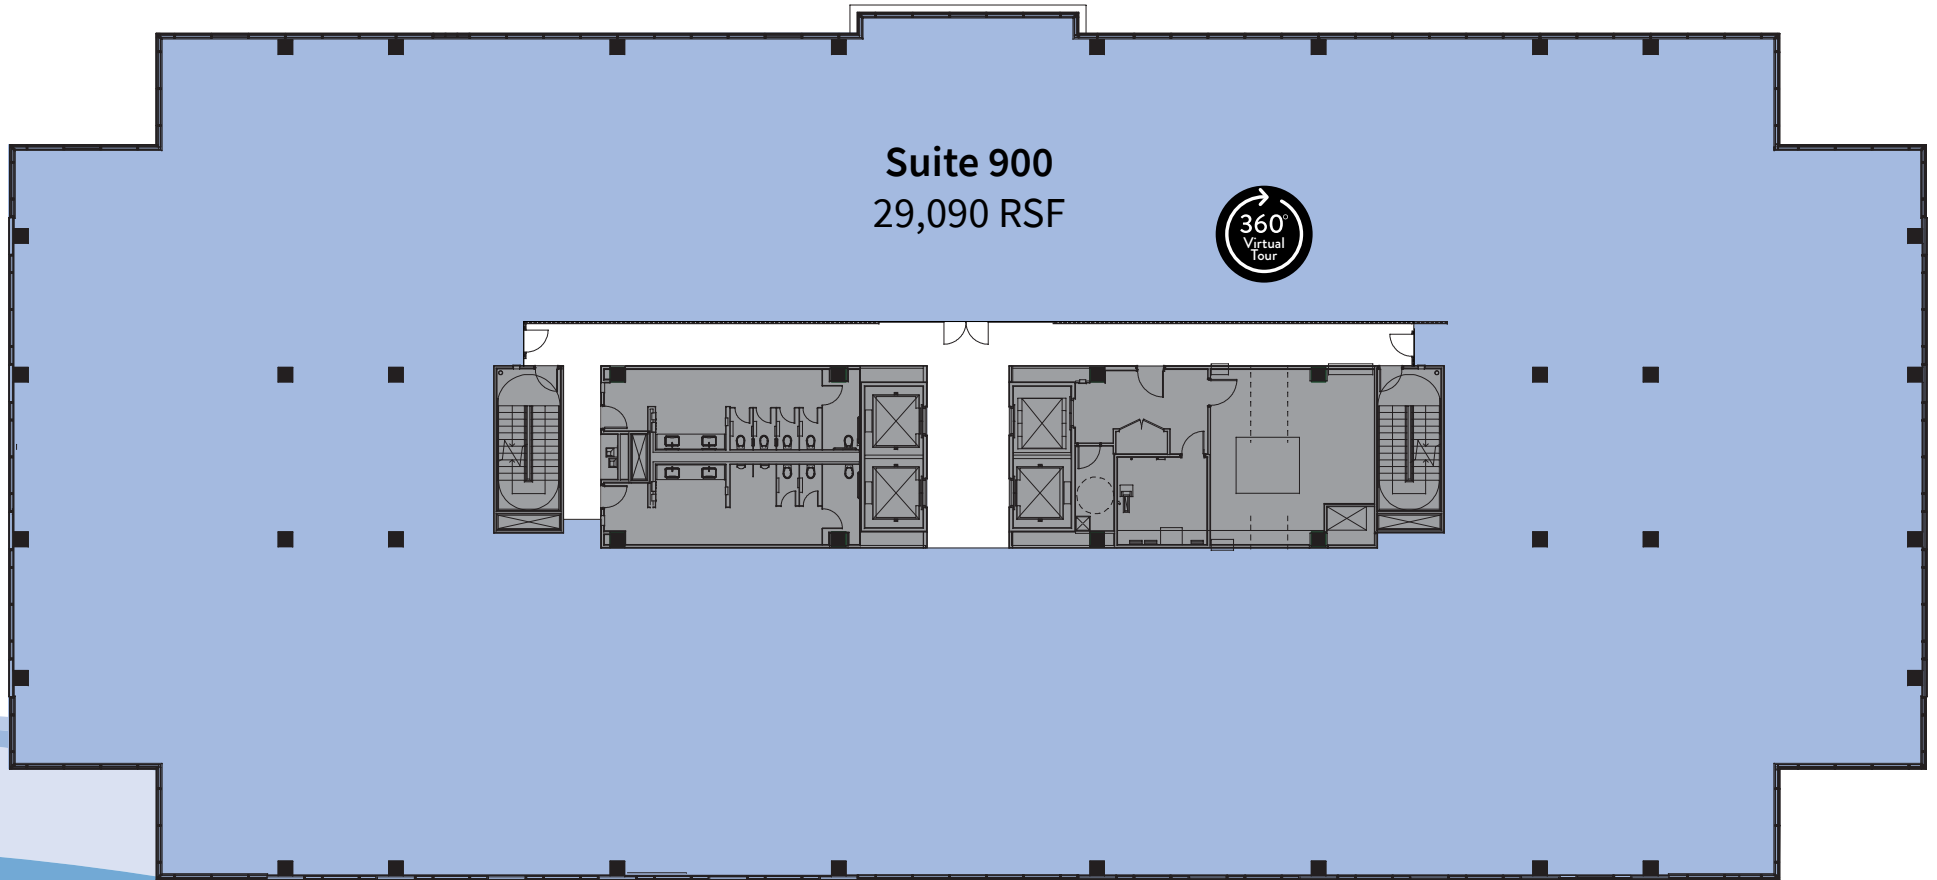

BELTWAY LAKES III

Suite 900 | 29,090 RSF

For more information, contact:

Jack Russo
713-425-1808
Jack.Russo@am.jll.com

RADLER
ENTERPRISES,
INC.