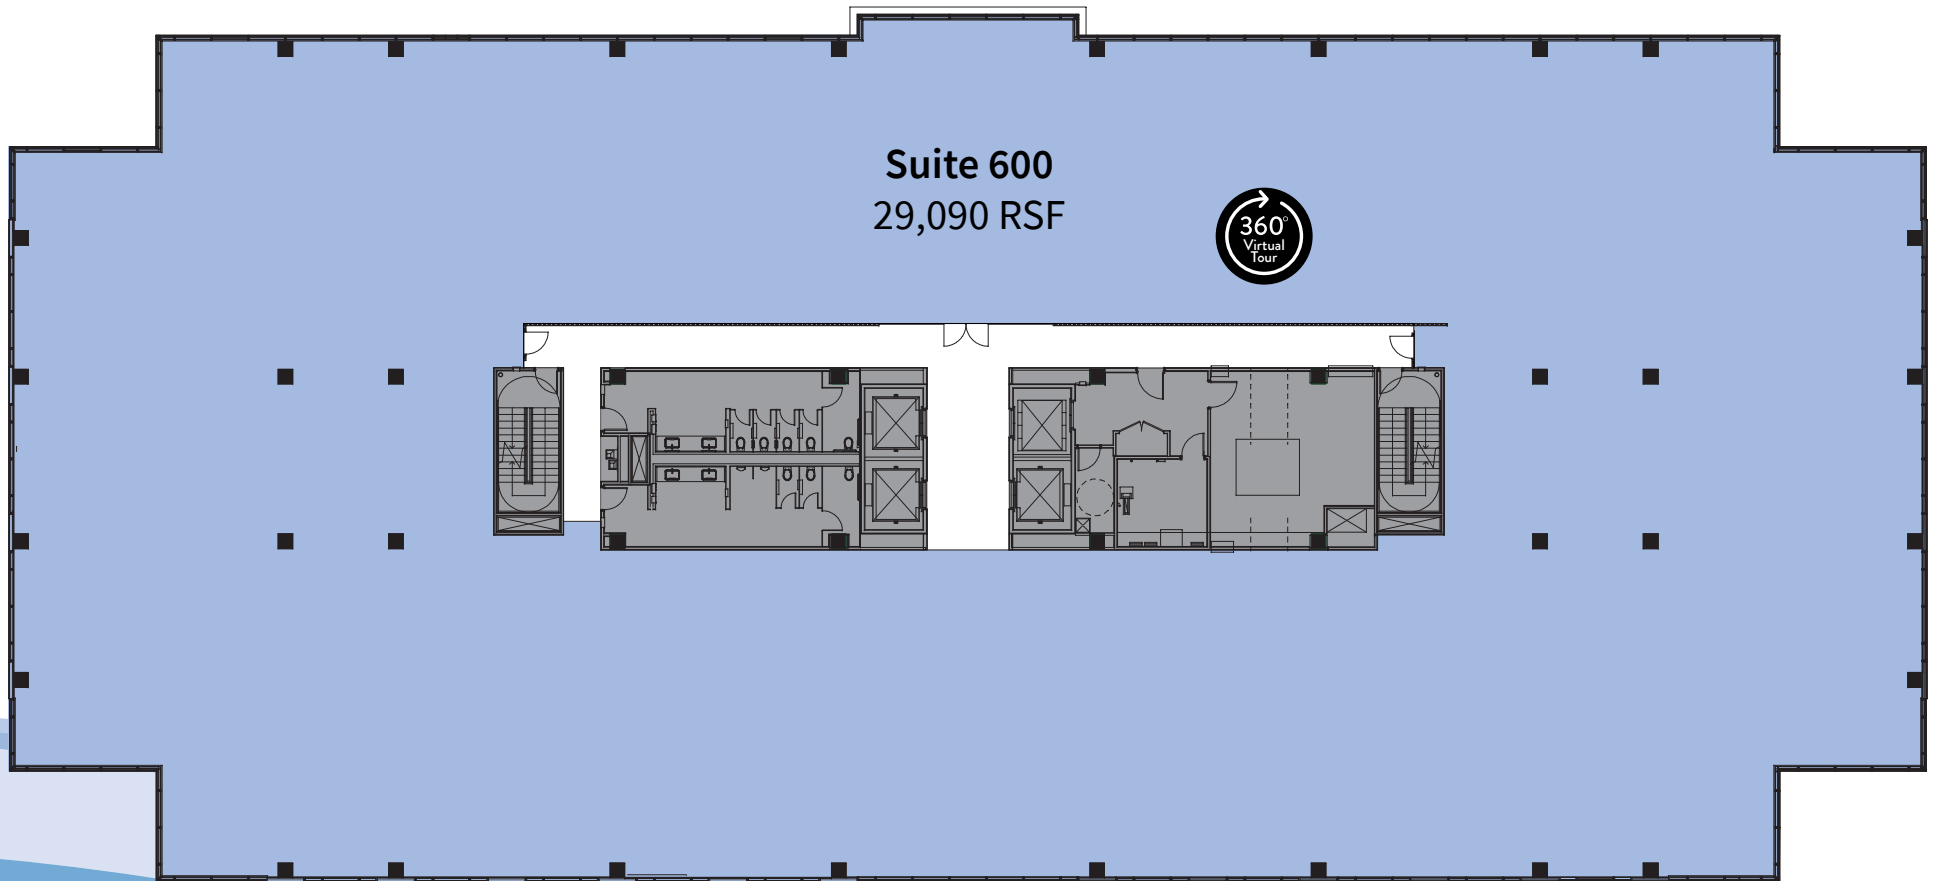

BELTWAY LAKES III

Suite 600 | 29,090 RSF

For more information, contact:

Jack Russo
713-425-1808
Jack.Russo@am.jll.com

RADLER
ENTERPRISES,
INC.

BELTWAY LAKES III

Suite 700 | 29,090 RSF

For more information, contact: