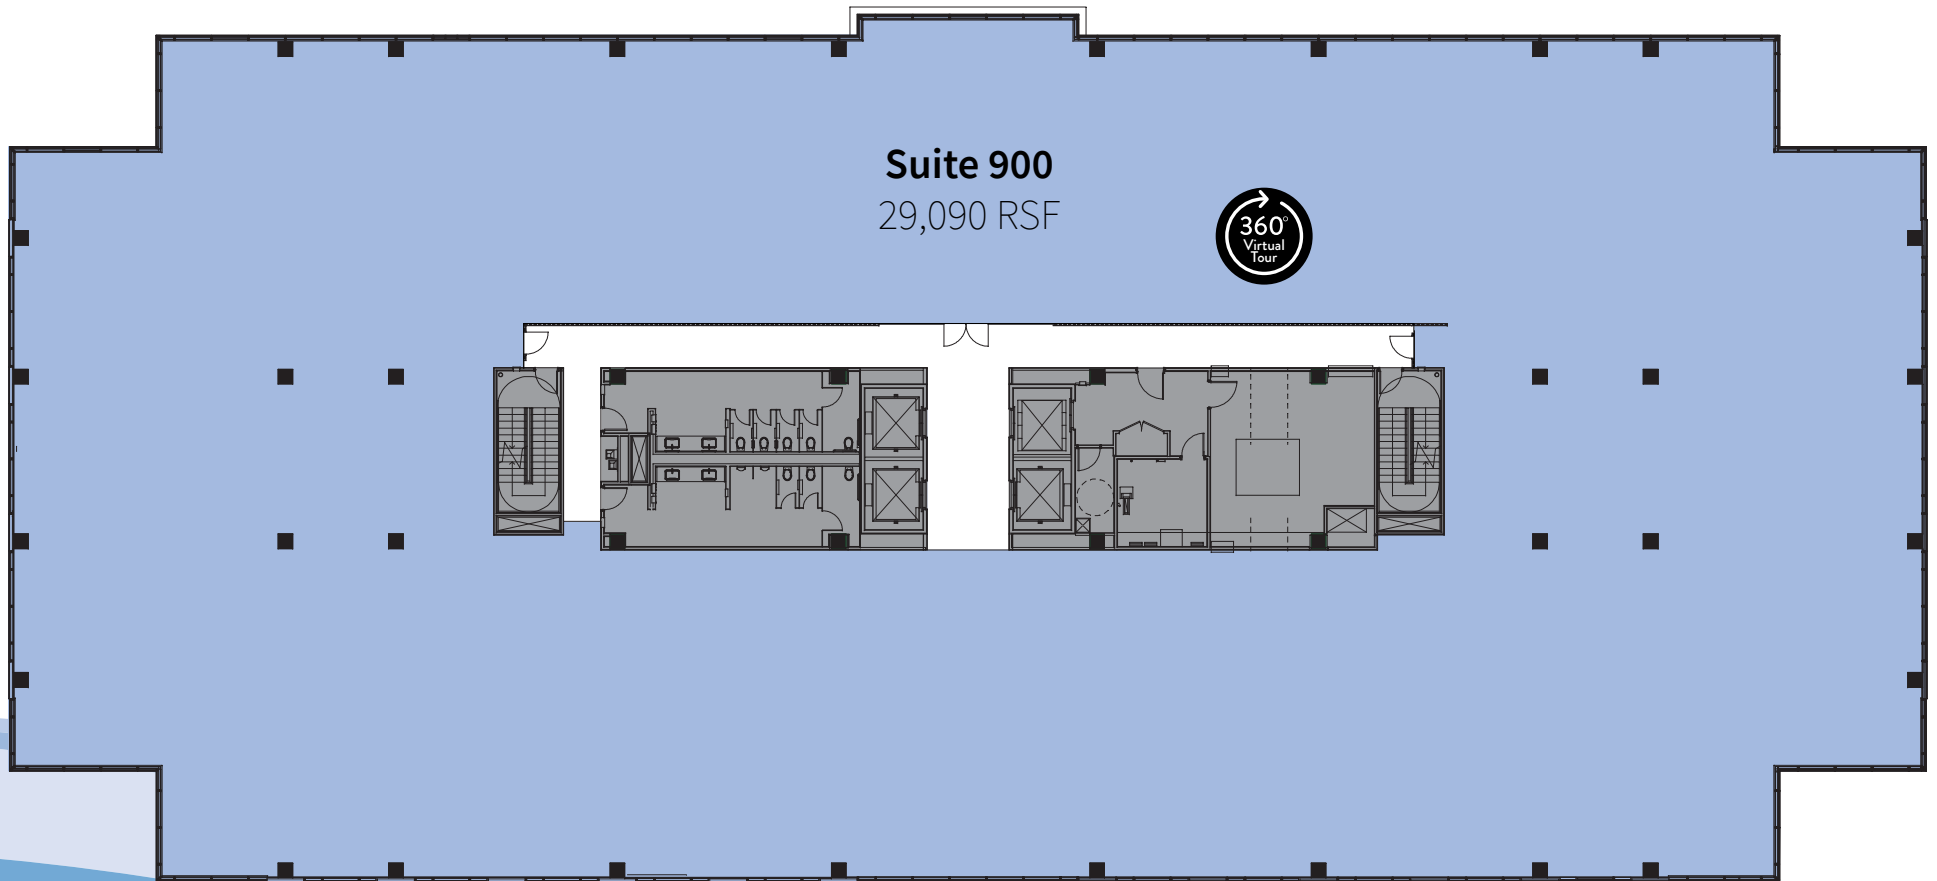

BELTWAY LAKES III

Suite 900 | 29,090 RSF

For more information, contact:

Jack A. Russo
713-425-1808
jack.russo@am.jll.com

Christian Canion
713-888-4090
christian.canion@am.jll.com

**RADLER
ENTERPRISES,
INC.**